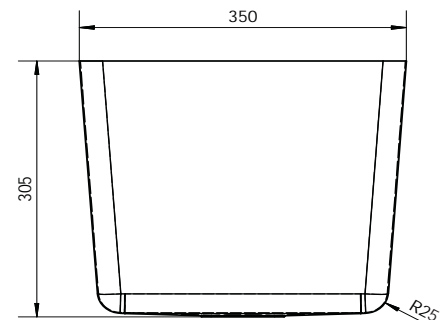

3monkeez

Hand Fabricated Bowl

1.3

Product Code: HF13

SIZE: 350x300x305

An ideal solution for saving time and money. Our range of hand fabricated bowls are manufactured to the highest standards, from there one piece construction to there flawless polish finish.

Features and Benefits:

- 1.2mm 304 grade stainless steel
- Raw edge ready for welding
- Standard 90mm outlet
- 125mm outlet available on request
- Standard centre outlet
- Available off the shelf

“another great idea”