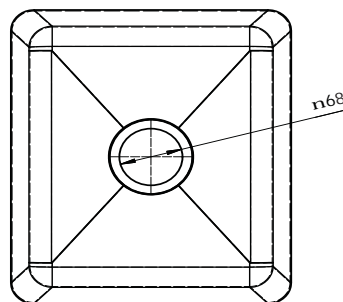

3monkeez

Hand Fabricated Bowl

1.3

Product Code: HF13

SIZE: 350x300x305

An ideal solution for saving time and money. Our range of hand fabricated bowls are manufactured to the highest standards, from there one piece construction to there flawless polish finish.

Features and Benefits:

- 1.2mm 304 grade stainless steel
- Raw edge ready for welding
- Standard 90mm outlet
- 125mm outlet available on request
- Standard centre outlet
- Available off the shelf

“another great idea”