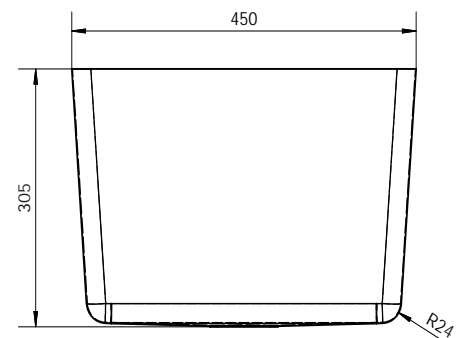

## Hand Fabricated Bowl

1.4

**Product Code: HF14**

**SIZE: 400x350x305**

An ideal solution for saving time and money. Our range of hand fabricated bowls are manufactured to the highest standards, from there one piece construction to there flawless polish finish.

### Features and Benefits:

- 1.2mm 304 grade stainless steel
- Raw edge ready for welding
- Standard 90mm outlet
- 125mm outlet available on request
- Standard centre outlet
- Available off the shelf

**“another great idea”**