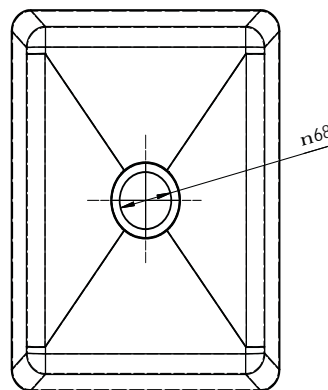

## Hand Fabricated Bowl

1.4

**Product Code: HF14**

**SIZE: 400x350x305**

An ideal solution for saving time and money. Our range of hand fabricated bowls are manufactured to the highest standards, from there one piece construction to there flawless polish finish.

### Features and Benefits:

- 1.2mm 304 grade stainless steel
- Raw edge ready for welding
- Standard 90mm outlet
- 125mm outlet available on request
- Standard centre outlet
- Available off the shelf

**“another great idea”**