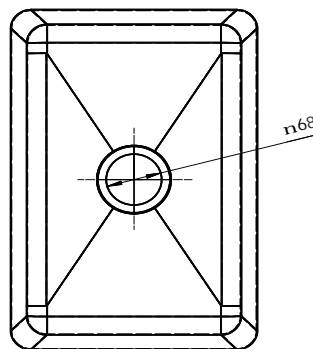

## Hand Fabricated Bowl

1.6

**Product Code: HF15**

**SIZE: 450x300x305**

An ideal solution for saving time and money. Our range of hand fabricated bowls are manufactured to the highest standards, from there one piece construction to there flawless polish finish.

### Features and Benefits:

- 1.2mm 304 grade stainless steel
- Raw edge ready for welding
- Standard 90mm outlet
- 125mm outlet available on request
- Standard centre outlet
- Available off the shelf

**“another great idea”**