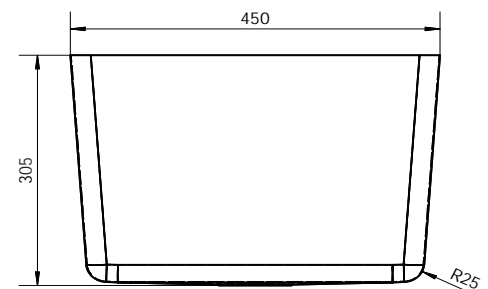

## Hand Fabricated Bowl

1.6

**Product Code: HF15**

**SIZE: 450x300x305**

An ideal solution for saving time and money. Our range of hand fabricated bowls are manufactured to the highest standards, from there one piece construction to there flawless polish finish.

### Features and Benefits:

- 1.2mm 304 grade stainless steel
- Raw edge ready for welding
- Standard 90mm outlet
- 125mm outlet available on request
- Standard centre outlet
- Available off the shelf

**“another great idea”**