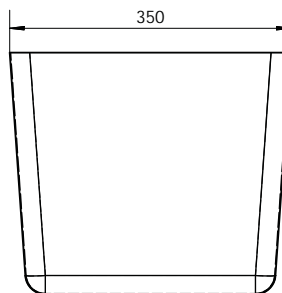

## Hand Fabricated Bowl

1.7

**Product Code: HF16**

**SIZE: 450x350x305**

An ideal solution for saving time and money. Our range of hand fabricated bowls are manufactured to the highest standards, from there one piece construction to there flawless polish finish.

### Features and Benefits:

- 1.2mm 304 grade stainless steel
- Raw edge ready for welding
- Standard 90mm outlet
- 125mm outlet available on request
- Standard centre outlet
- Available off the shelf

**“another great idea”**