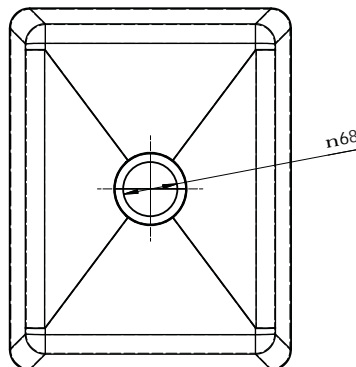

## Hand Fabricated Bowl

1.7

**Product Code: HF16**

**SIZE: 450x350x305**

An ideal solution for saving time and money. Our range of hand fabricated bowls are manufactured to the highest standards, from there one piece construction to there flawless polish finish.

### Features and Benefits:

- 1.2mm 304 grade stainless steel
- Raw edge ready for welding
- Standard 90mm outlet
- 125mm outlet available on request
- Standard centre outlet
- Available off the shelf

**“another great idea”**