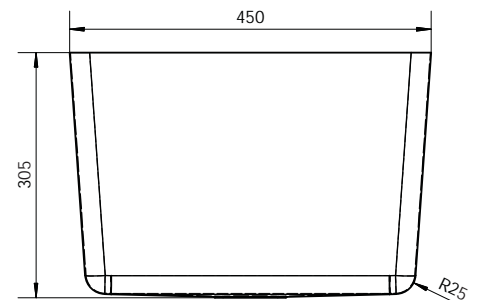

## Hand Fabricated Bowl

1.7

**Product Code: HF16**

**SIZE: 450x350x305**

An ideal solution for saving time and money. Our range of hand fabricated bowls are manufactured to the highest standards, from there one piece construction to there flawless polish finish.

### Features and Benefits:

- 1.2mm 304 grade stainless steel
- Raw edge ready for welding
- Standard 90mm outlet
- 125mm outlet available on request
- Standard centre outlet
- Available off the shelf

**“another great idea”**