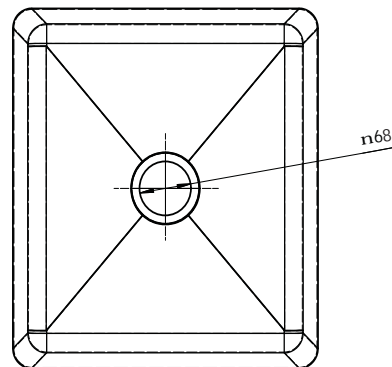

3monkeez

Hand Fabricated Bowl

1.8

Product Code: HF20

SIZE: 450x400x305

An ideal solution for saving time and money. Our range of hand fabricated bowls are manufactured to the highest standards, from there one piece construction to there flawless polish finish.

Features and Benefits:

- 1.2mm 304 grade stainless steel
- Raw edge ready for welding
- Standard 90mm outlet
- 125mm outlet available on request
- Standard centre outlet
- Available off the shelf

“another great idea”