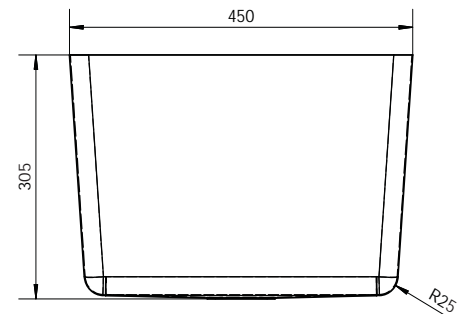

3monkeez

Hand Fabricated Bowl

1.8

Product Code: HF20

SIZE: 450x400x305

An ideal solution for saving time and money. Our range of hand fabricated bowls are manufactured to the highest standards, from there one piece construction to there flawless polish finish.

Features and Benefits:

- 1.2mm 304 grade stainless steel
- Raw edge ready for welding
- Standard 90mm outlet
- 125mm outlet available on request
- Standard centre outlet
- Available off the shelf

“another great idea”