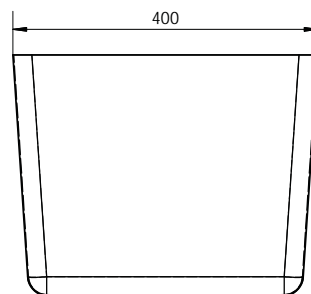

3monkeez

Hand Fabricated Bowl

1.8

Product Code: HF20

SIZE: 450x400x305

An ideal solution for saving time and money. Our range of hand fabricated bowls are manufactured to the highest standards, from there one piece construction to there flawless polish finish.

Features and Benefits:

- 1.2mm 304 grade stainless steel
- Raw edge ready for welding
- Standard 90mm outlet
- 125mm outlet available on request
- Standard centre outlet
- Available off the shelf

“another great idea”