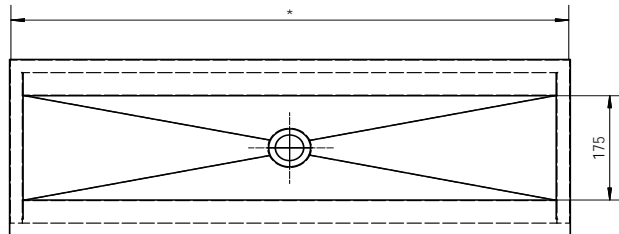

Features and Benefits

- •304 Grade stainless steel
- •Outlet as required
- •Length as required
- •Complete with wall brackets

* LENGTH AS REQUESTED