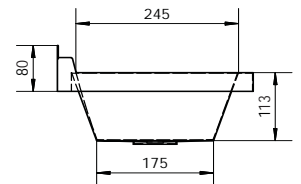

“another great idea”

6 / 24 Wellington St
Riverstone NSW 2765

P. 02 9627 6111
F. 02 9627 3111

info@3monkeez.com.au
www.3monkeez.com.au