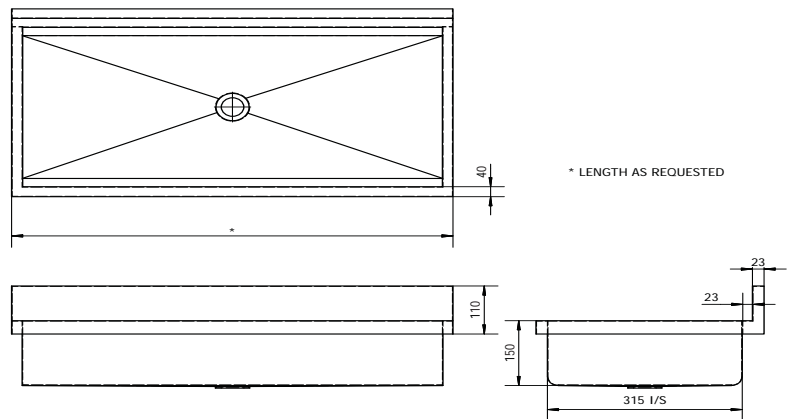

Features and Benefits

- •304 Grade stainless steel
- •Outlet as required
- •Length as required
- •Complete with wall brackets