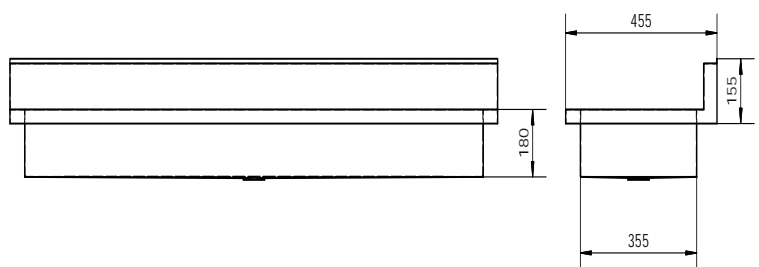

“another great idea”

6 / 24 Wellington St
Riverstone NSW 2765

P. 02 9627 6111
F. 02 9627 3111

info@3monkeez.com.au
www.3monkeez.com.au