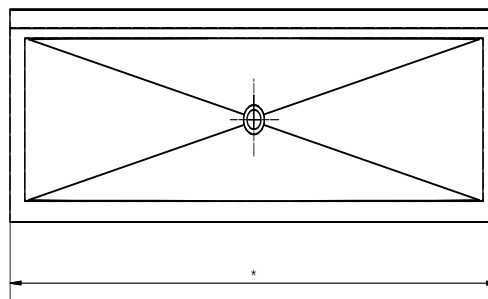

Features and Benefits

- 304 Grade stainless steel
- Outlet as required
- Length as required
- Optional 300mm splashback available

* LENGTH AS REQUESTED