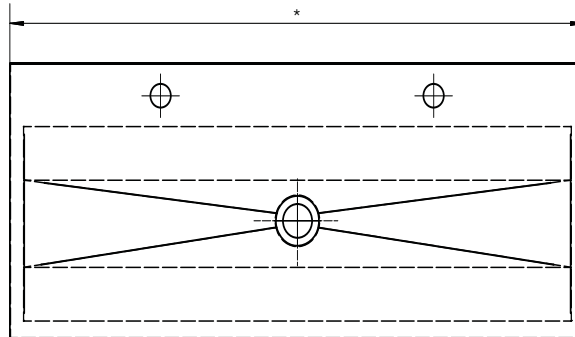

Features and Benefits

- 304 Grade stainless steel
- Outlet as required
- Length as required
- Optional pre-plumbed

* LENGTH AS REQUESTED