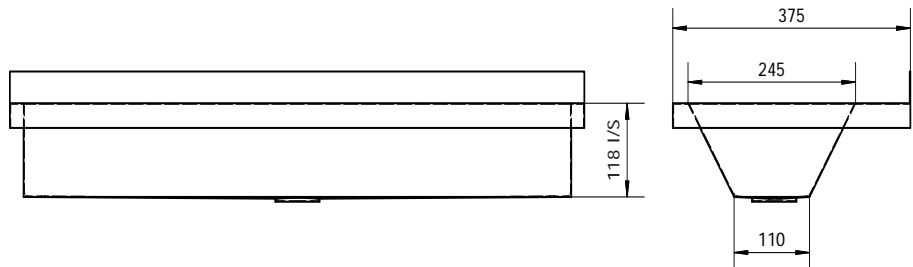

“another great idea”

6 / 24 Wellington St
Riverstone NSW 2765

P. 02 9627 6111
F. 02 9627 3111

info@3monkeez.com.au
www.3monkeez.com.au