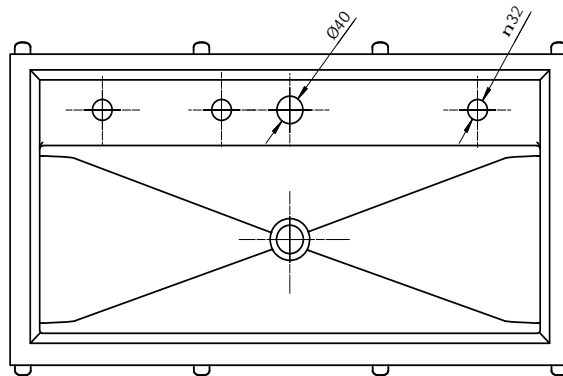

Features and Benefits

- 304 Grade stainless steel
- Outlet as required
- Length as required
- Optional pre-plumbed

* LENGTH AS REQUESTED