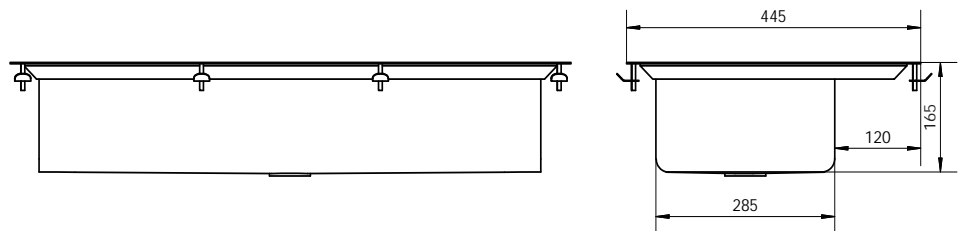

“another great idea”

6 / 24 Wellington St
Riverstone NSW 2765

P. 02 9627 6111
F. 02 9627 3111

info@3monkeez.com.au
www.3monkeez.com.au