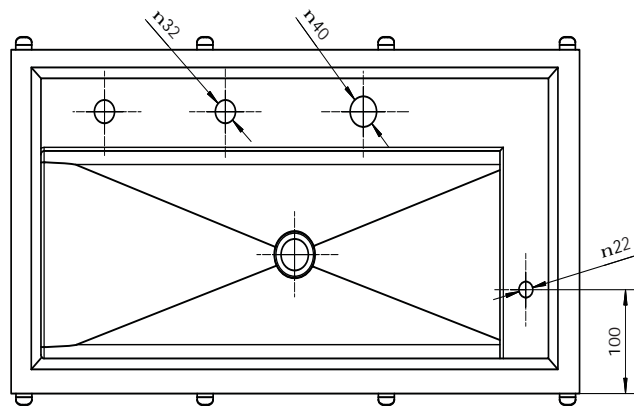

Features and Benefits

- 304 Grade stainless steel
- Outlet as required
- Length as required
- Optional pre-plumbed

* LENGTH AS REQUESTED