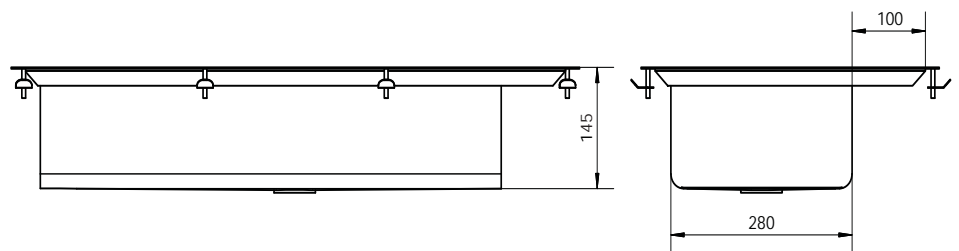

“another great idea”

6 / 24 Wellington St
Riverstone NSW 2765

P. 02 9627 6111
F. 02 9627 3111

info@3monkeez.com.au
www.3monkeez.com.au