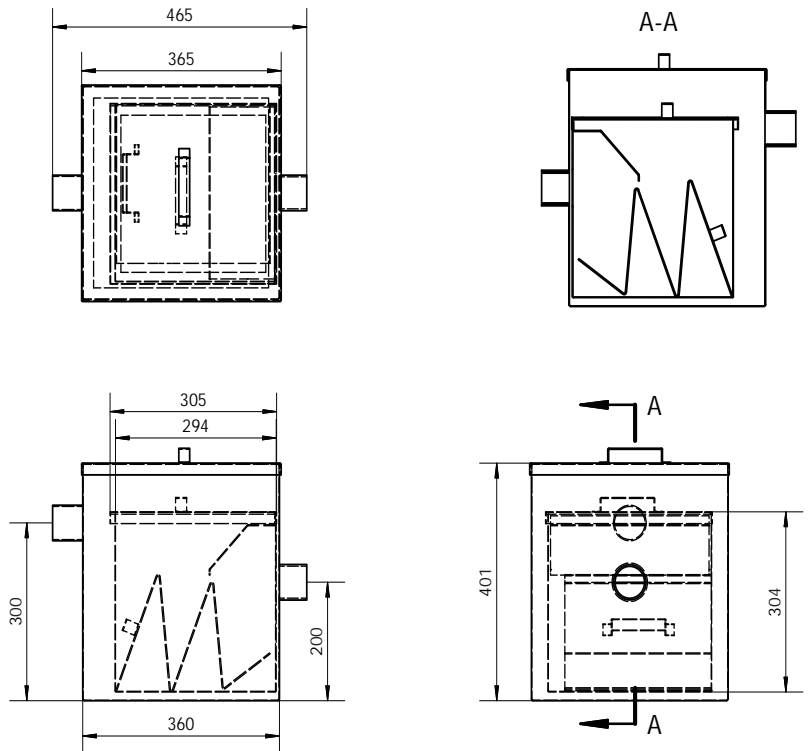

Features and Benefits:

- Manufactured in 304 or 316 grade stainless steel
- 50mm BSP inlet & outlet
- Typical use in schools, art studios, education facilities
- Removable filter baskets
- Removable lid with handle
- Satin finish