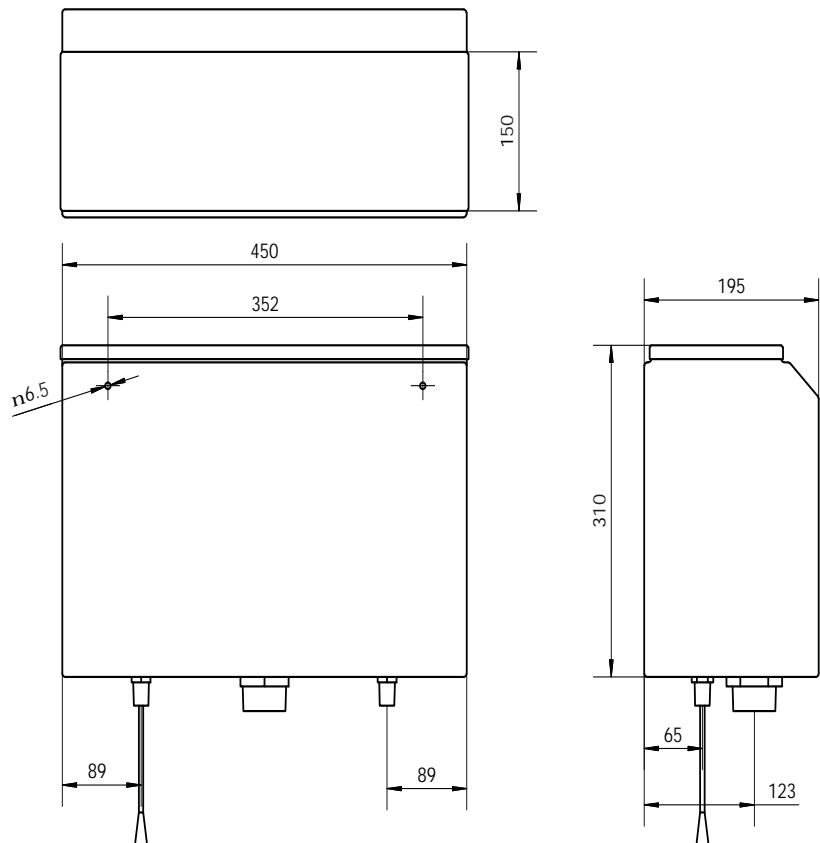

Stainless Steel Pull Cahin Cistern

12.6

Product Code: CISPC-1

Features and Benefits:

- Assembled with approved quality inlet and outlet valves
- Assembled as bottom entry (side entry available upon request)
- Adjustable inlet and outlet valves for setting the required flushing volume
- High quality 304 grade polished stainless steel
- Reversible inlet valve (either left or right hand)
- WELS approved to 3 star rating
- WELS licence 0264
- 40mm outlet

"another great idea"

6 / 24 Wellington St
Riverstone NSW 2765

P. 02 9627 6111
F. 02 9627 3111

info@3monkeez.com.au
www.3monkeez.com.au