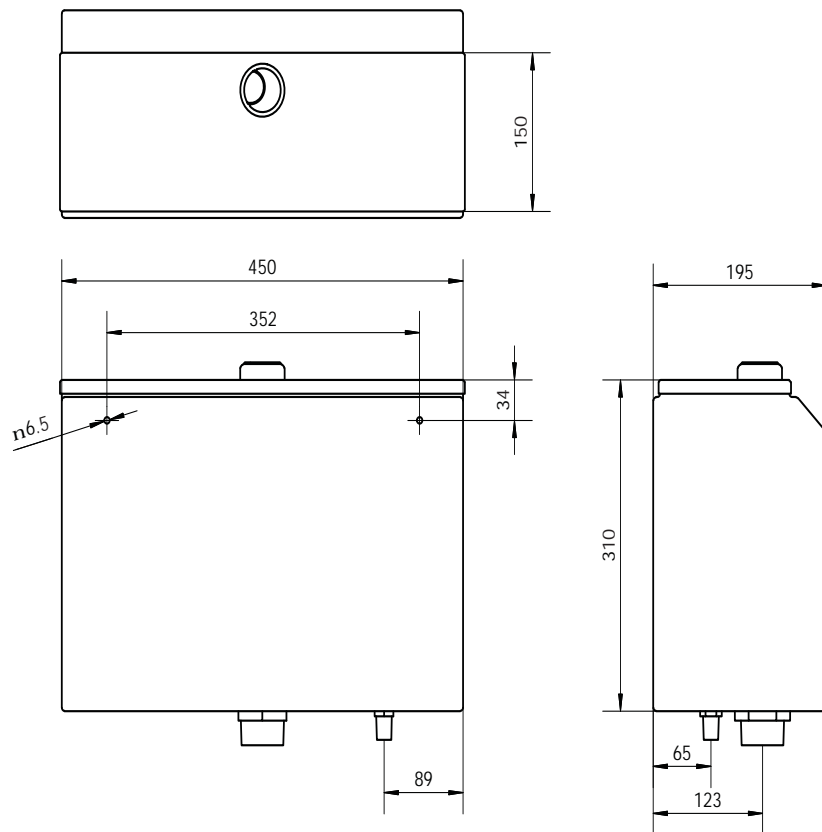

Stainless Steel Dual Flush Cistern

12.7

Product Code: CISDF-2

Features and Benefits:

- Assembled with approved quality inlet and outlet valves
- Water saving half flush feature
- Adjustable inlet and outlet valves for setting the required flushing volume
- High quality 304 grade polished stainless steel
- Reversible inlet valve (either left or right hand)
- WELS approved to 3 star rating
- WELS licence 0264
- 50mm outlet