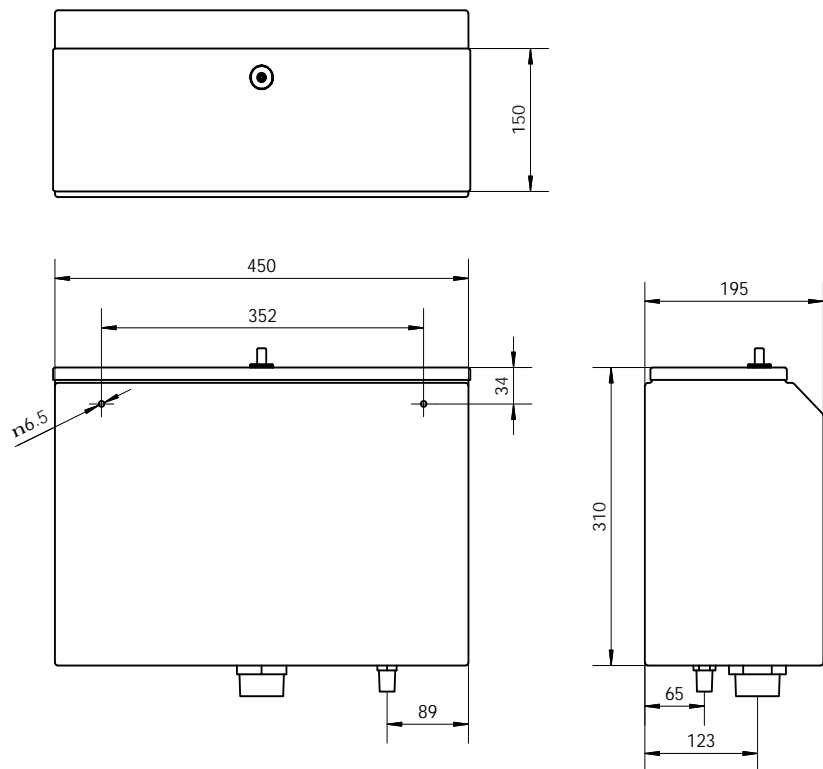

# Stainless Steel Top Press Cistern

12.8

**Product Code: CISTP-3**

## Features and Benefits:

- Assembled with approved quality inlet and outlet valves
- Durable single flush button
- Adjustable inlet and outlet valves for setting the required flushing volume
- High quality 304 grade polished stainless steel
- Reversible inlet valve (either left or right hand)
- WELS approved to 3 star rating
- WELS licence 0264
- 50mm outlet