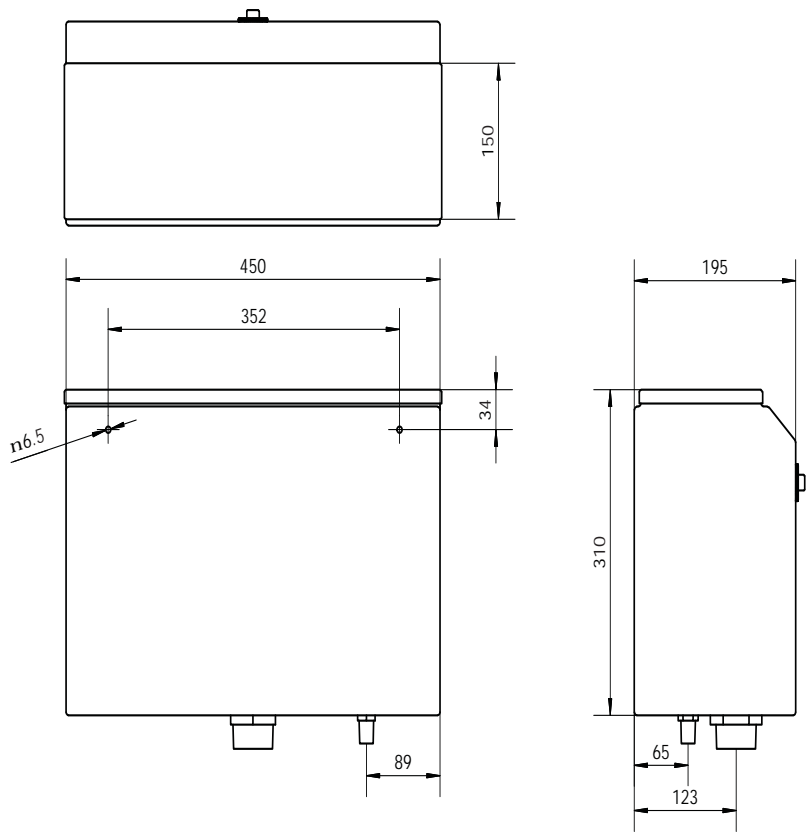

Stainless Steel Front Press Cistern

12.9

Product Code: CISTP-3

Features and Benefits:

- Assembled with approved quality inlet and outlet valves
- Durable single flush button on front face of cistern
- Adjustable inlet and outlet valves for setting the required flushing volume
- High quality 304 grade polished stainless steel
- Reversible inlet valve (either left or right hand)
- WELS approved to 3 star rating
- WELS licence 0264
- 50mm outlet

“another great idea”

6 / 24 Wellington St
Riverstone NSW 2765

P. 02 9627 6111
F. 02 9627 3111

info@3monkeez.com.au
www.3monkeez.com.au