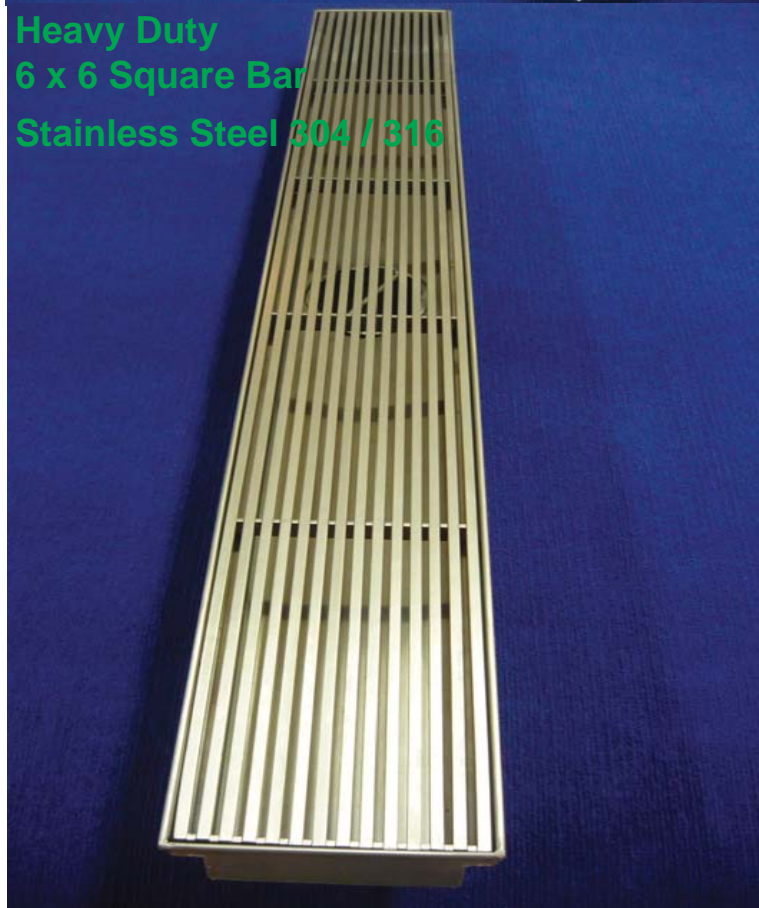

Heavy Duty
10 x 10 Square Bar
Stainless Steel 304 / 316

Heavy Duty
6 x 6 Square Bar
Stainless Steel 304 / 316

Wedge Wire

Available In A Range Of Profiles
& Load Ratings

Stainless Steel 304 / 316

“another great idea”