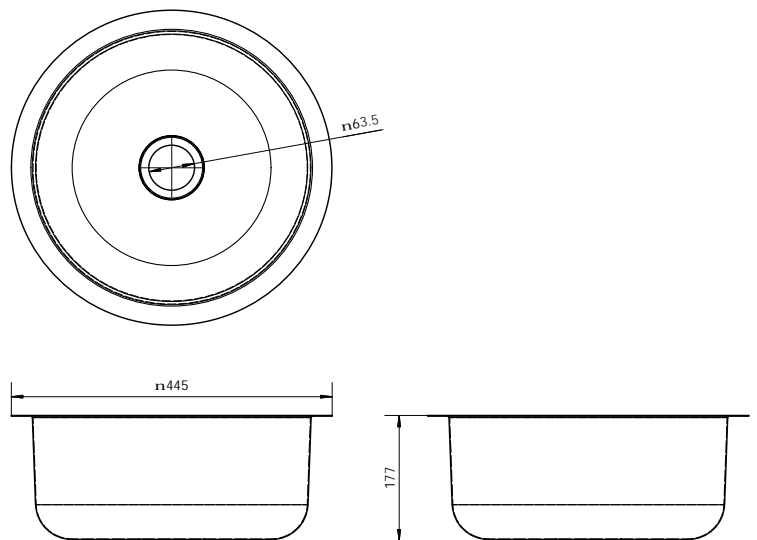

Inset Bowl

2.1

Product Code: RBF385

3monkeez inset basins are ideal for domestic or commercial use. These bowls feature a mirror polish finish and are easily mounted in any bench top as an inset basin.

Features and Benefits:

- 0.9mm 304 grade stainless steel
- 30mm polished flange
- 90mm centre outlet
- Inset in any benchtop
- Mirror polish
- Available off the shelf

“another great idea”

6 / 24 Wellington St
Riverstone NSW 2765