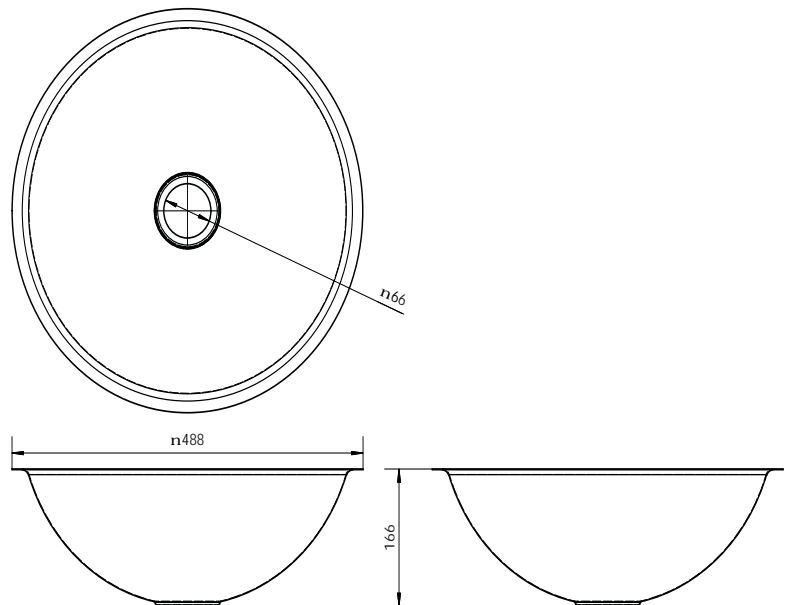

Features and Benefits

- . 0.9mm 304 Grade stainless steel
- . Standard 50mm centre waste
- . 20mm Flange
- . Mirror polish finish