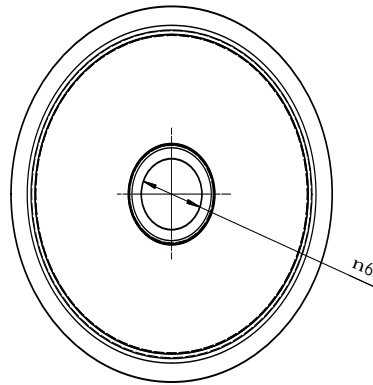

Features and Benefits

- . 0.9mm 304 Grade stainless steel
- . Standard 50mm centre waste
- . 20mm Flange
- . Mirror polish finish