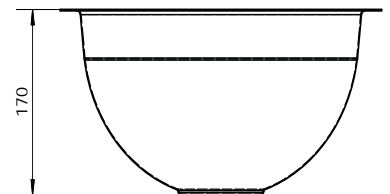

Features and Benefits

- . 0.9mm 304 Grade stainless steel
- . Standard 50mm centre waste
- . 20mm Flange
- . Mirror polish finish