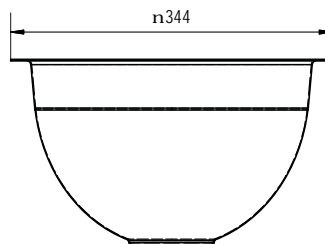

Features and Benefits

- . 0.9mm 304 Grade stainless steel
- . Standard 50mm centre waste
- . 20mm Flange
- . Mirror polish finish