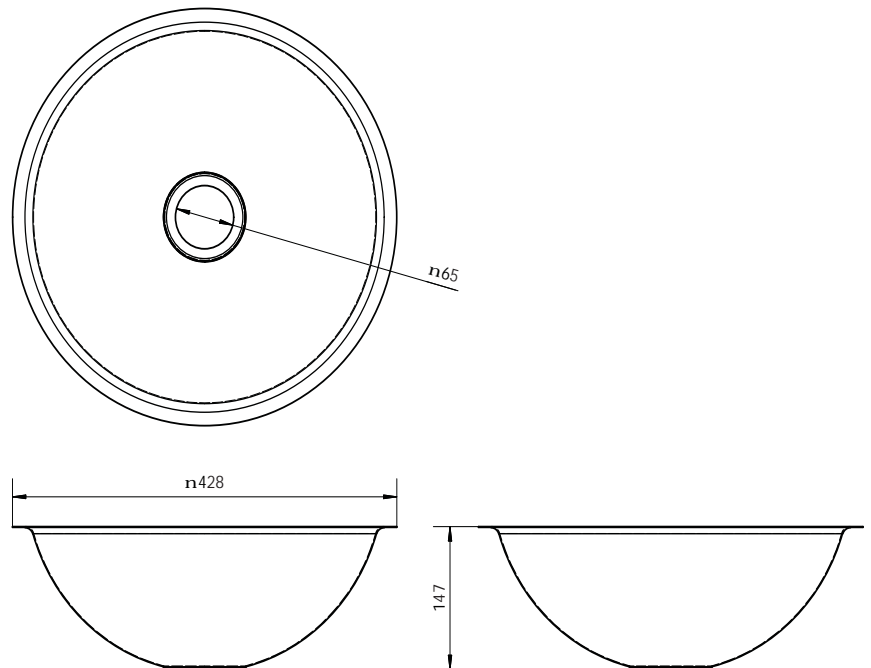

3monkeez

Round Pressed Bowl

5.9

Product Code: RB385

This versatile basin has a variety of domestic and commercial applications and is finished in a lustrous mirror polish

Features and Benefits

- . 0.9mm 304 Grade stainless steel
- . Standard 50mm centre waste
- . 20mm Flange
- . Mirror polish finish