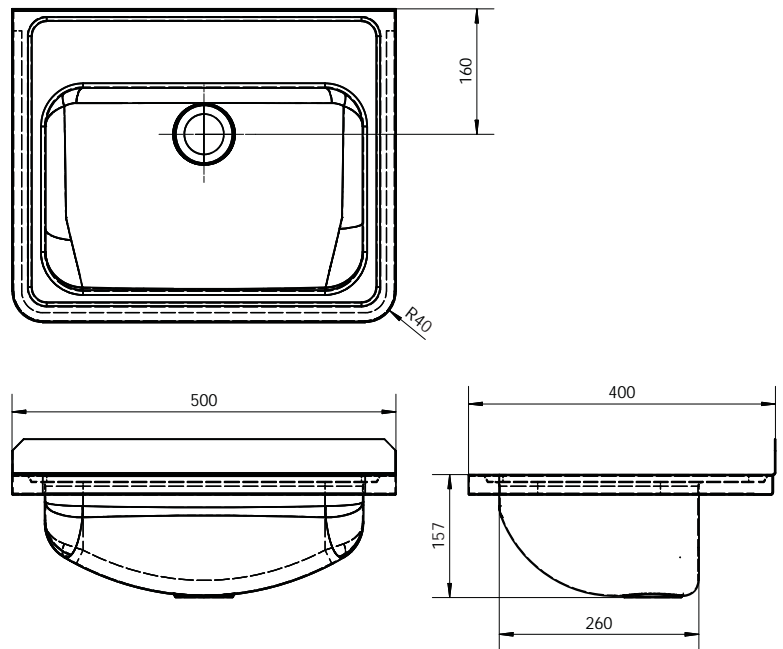

Features and Benefits

- •0.9mm 304 grade stainless
- •Standard wall mount hand basin
- •50mm splash back
- •40mm outlet
- •Complete with wall brackets