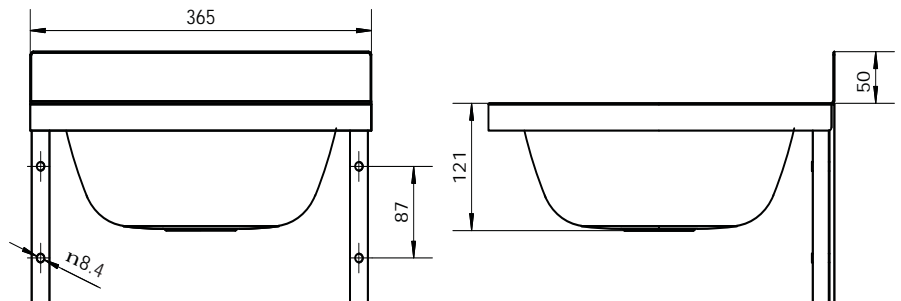

Features and Benefits

- •0.9mm 304 grade stainless
- •Bowl diameter 300mm
- •50mm splash back
- •40mm outlet
- •Complete with wall brackets