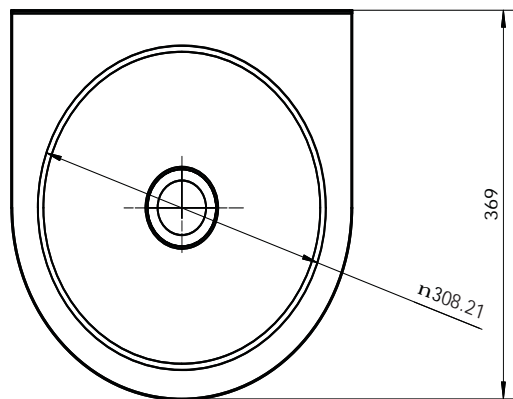

Features and Benefits

- •0.9mm 304 grade stainless
- •Bowl diameter 300mm
- •50mm splash back
- •40mm outlet
- •Complete with wall brackets