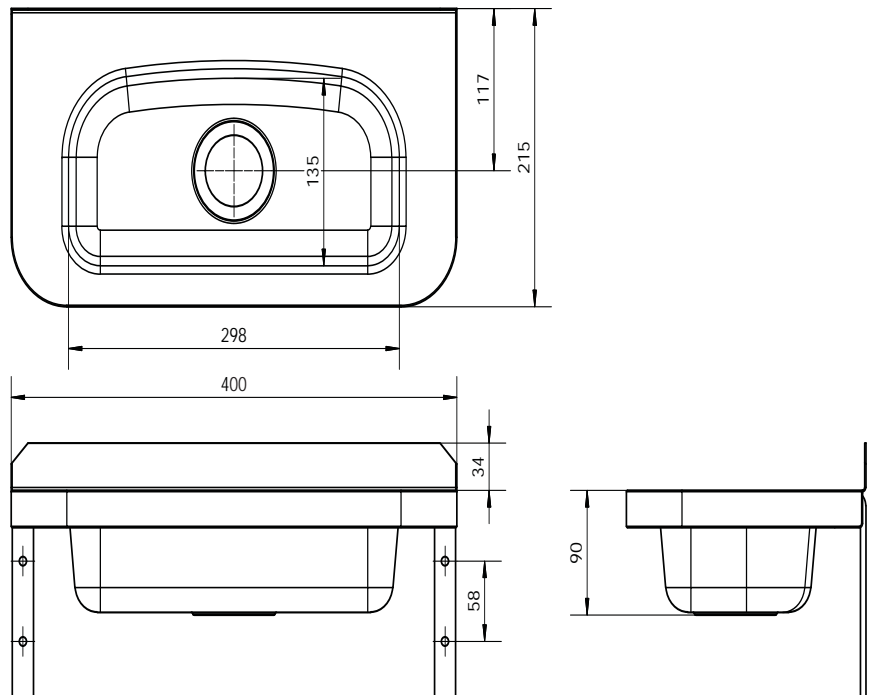

Features and Benefits

- •0.9mm 304 grade stainless
- •Bowl diameter 300mm
- •40mm splash back
- •40mm outlet
- •Complete with wall brackets