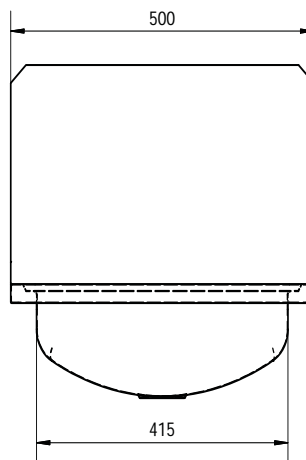

Features and Benefits

- . 0.9mm 304 grade stainless
- . Standard wall mount hand basin
- . 300mm splash back
- . 40mm outlet
- . Complete with wall brackets