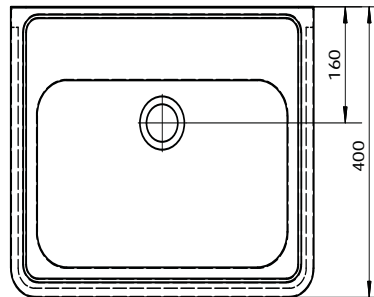

Features and Benefits

- . 0.9mm 304 grade stainless
- . Standard wall mount hand basin
- . 300mm splash back
- . 40mm outlet
- . Complete with wall brackets