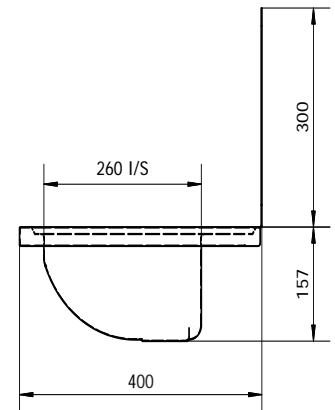

Features and Benefits

- . 0.9mm 304 grade stainless
- . Standard wall mount hand basin
- . 300mm splash back
- . 40mm outlet
- . Complete with wall brackets