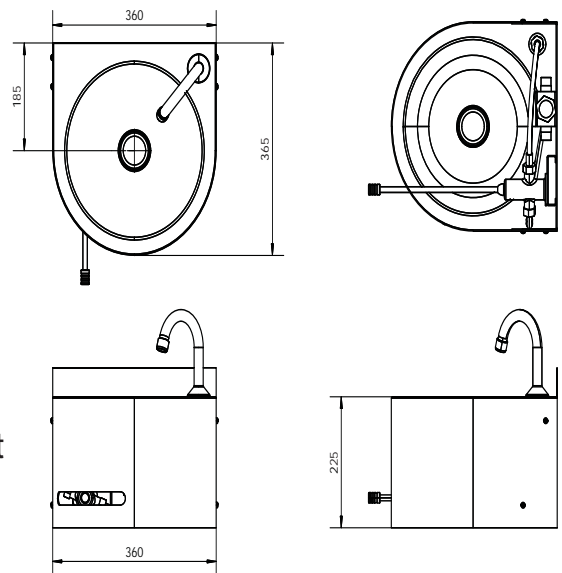

Features and Benefits:

- Shroud 1.2mm 304 grade stainless steel
- Basin 0.9mm 304 grade stainless steel
- 50mm splash back
- 40mm outlet
- Pre plumbed with or without temp valve
- Ease of installation due to a one piece wall bracket system
- All models are fitted with WELS approved plumbing hardware
- Knee valve operates up to 1000kpa and reduces the problem of rising water pressures.