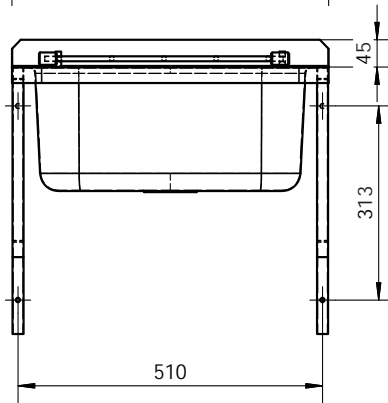

3monkeez

Cleaners Sink

7.1

Product Code: AB-CS-B

The 3monkeez cleaners sink consists of a large capacity tub with a with a hinged grate placed over the tub. Ideal for commercial use and is available with wall mount brackets

Wall Brackets only (pair) Product Code: CSB

Features and Benefits:

- 0.9mm 304 grade stainless steel
- 50mm splash back
- Standard 50mm outlet
- Complete with hinged Grate
- Available with wall brackets
- Available off the shelf