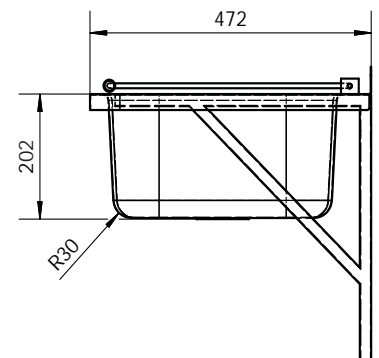

3monkeez

Cleaners Sink

7.1

Product Code: AB-CS-B

The 3monkeez cleaners sink consists of a large capacity tub with a with a hinged grate placed over the tub. Ideal for commercial use and is available with wall mount brackets

Wall Brackets only (pair) Product Code: CSB

Features and Benefits:

- 0.9mm 304 grade stainless steel
- 50mm splash back
- Standard 50mm outlet
- Complete with hinged Grate
- Available with wall brackets
- Available off the shelf