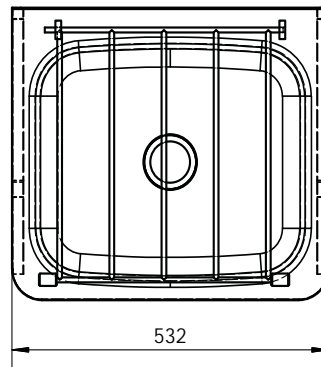

3monkeez

Cleaners Sink

7.1

Product Code: AB-CS-B

The 3monkeez cleaners sink consists of a large capacity tub with a with a hinged grate placed over the tub. Ideal for commercial use and is available with wall mount brackets

Wall Brackets only (pair) Product Code: CSB

Features and Benefits:

- 0.9mm 304 grade stainless steel
- 50mm splash back
- Standard 50mm outlet
- Complete with hinged Grate
- Available with wall brackets
- Available off the shelf