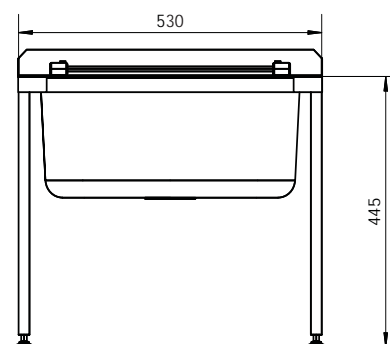

Adjustable Legs only (pair) Product Code: CSL

Features and Benefits:

- 0.9mm 304 grade stainless steel
- 50mm splash back
- Standard 50mm outlet
- Complete with hinged Grate
- Available with legs with adjustable feet