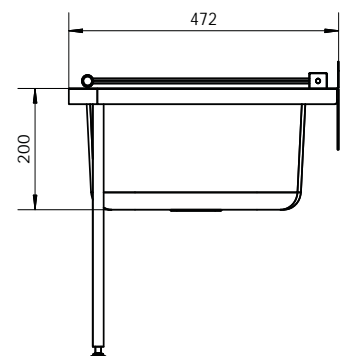

### Product Code: AB-CS-L

The 3monkeez cleaners sink consists of a large capacity tub with a with a hinged grate placed over the tub. Ideal for commercial use and is available with legs with adjustable feet

### Adjustable Legs only (pair) Product Code: CSL

### Features and Benefits:

- 0.9mm 304 grade stainless steel
- 50mm splash back
- Standard 50mm outlet
- Complete with hinged Grate
- Available with legs with adjustable feet

**“another great idea”**

6 / 24 Wellington St  
Riverstone NSW 2765