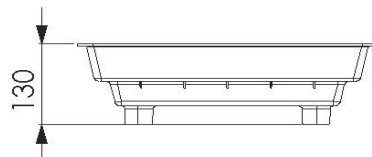

3monkeez

Pre Rinse Scrapbaskets

9.3

Product Code: SB-1

Size 270 x 415 x 130
Suits A Variety of Commercial Pre Wash Sinks.
Two Side By Side To Suit A 600 x 450

Product Code: SB-2

Size 415 x 415 x 130
Suits Standard 450 x 450 Commercial Pre Wash Sinks

Features and Benefits:

- Durable ABS Plastic
- Dishwasher Proof
- Easy Lift Handles
- Light Weight
- No Sharp Edges
- Available Nationally
- Unique Australian Design

An affordable commonsense approach to the frustrating problem of blocked smelly drains in you pre wash area.

Protecting the environment by screening & retaining solid waste

SB-1

SB-2

"another great idea"

6 / 24 Wellington St
Riverstone NSW 2765

P. 02 9627 6111

F. 02 9627 3111

info@3monkeez.com.au

www.3monkeez.com.au

Details accurate at time of print. It is possible that some details may change without notice. Whilst all care has been taken in compiling this information designs & dimensions shown are indicative only and should not be relied upon without prior approval.