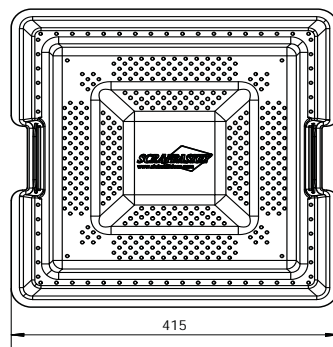

"another great idea"

6 / 24 Wellington St
Riverstone NSW 2765

P. 02 9627 6111

F. 02 9627 3111

info@3monkeez.com.au

www.3monkeez.com.au

Details accurate at time of print. It is possible that some details may change without notice. Whilst all care has been taken in compiling this information designs & dimensions shown are indicative only and should not be relied upon without prior approval.