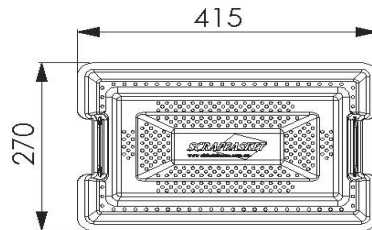

3monkeez

Pre Rinse Scrapbaskets

9.3

Product Code: SB-1

Size 270 x 415 x 130
Suits A Variety of Commercial Pre Wash Sinks.
Two Side By Side To Suit A 600 x 450

Product Code: SB-2

Size 415 x 415 x 130
Suits Standard 450 x 450 Commercial Pre Wash Sinks

Features and Benefits:

- Durable ABS Plastic
- Dishwasher Proof
- Easy Lift Handles
- Light Weight
- No Sharp Edges
- Available Nationally
- Unique Australian Design

An affordable commonsense approach to the frustrating problem of blocked smelly drains in you pre wash area.

Protecting the environment by screening & retaining solid waste

SB-1

SB-2

"another great idea"

6 / 24 Wellington St
Riverstone NSW 2765

P. 02 9627 6111

F. 02 9627 3111

info@3monkeez.com.au

www.3monkeez.com.au

Details accurate at time of print. It is possible that some details may change without notice. Whilst all care has been taken in compiling this information designs & dimensions shown are indicative only and should not be relied upon without prior approval.