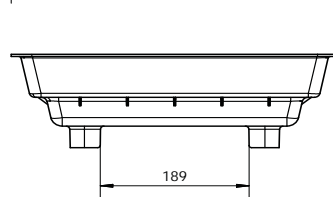

"another great idea"

6 / 24 Wellington St
Riverstone NSW 2765

P. 02 9627 6111

F. 02 9627 3111

info@3monkeez.com.au

www.3monkeez.com.au

Details accurate at time of print. It is possible that some details may change without notice. Whilst all care has been taken in compiling this information designs & dimensions shown are indicative only and should not be relied upon without prior approval.