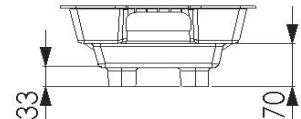

3monkeez

Pre Rinse Scrapbaskets

9.3

Product Code: SB-1

Size 270 x 415 x 130
Suits A Variety of Commercial Pre Wash Sinks.
Two Side By Side To Suit A 600 x 450

Product Code: SB-2

Size 415 x 415 x 130
Suits Standard 450 x 450 Commercial Pre Wash Sinks

Features and Benefits:

- Durable ABS Plastic
- Dishwasher Proof
- Easy Lift Handles
- Light Weight
- No Sharp Edges
- Available Nationally
- Unique Australian Design

An affordable commonsense approach to the frustrating problem of blocked smelly drains in you pre wash area.

Protecting the environment by screening & retaining solid waste

SB-1

SB-2

"another great idea"

6 / 24 Wellington St
Riverstone NSW 2765

P. 02 9627 6111

F. 02 9627 3111

info@3monkeez.com.au

www.3monkeez.com.au

Details accurate at time of print. It is possible that some details may change without notice. Whilst all care has been taken in compiling this information designs & dimensions shown are indicative only and should not be relied upon without prior approval.