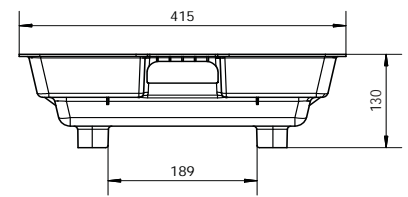

"another great idea"

6 / 24 Wellington St
Riverstone NSW 2765

P. 02 9627 6111

F. 02 9627 3111

info@3monkeez.com.au

www.3monkeez.com.au

Details accurate at time of print. It is possible that some details may change without notice. Whilst all care has been taken in compiling this information designs & dimensions shown are indicative only and should not be relied upon without prior approval.