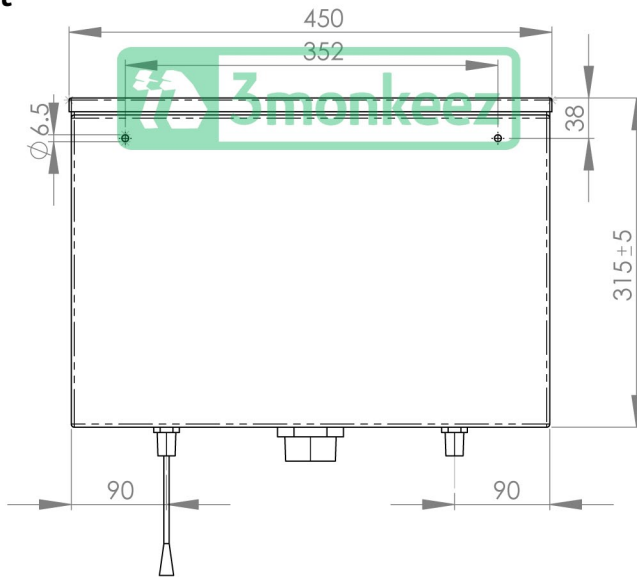

Top

Front

Side

Product Code:
AB-CIS-PC

This high quality pull chain cistern has a WELS approved 3 star rating and a reversible inlet valve.

Features and Benefits:

- Assembled with approved quality inlet and outlet valves
- Bottom entry or side entry on request
- Adjustable inlet and outlet valves
- Constructed from high quality 304 grade 1.2mm polished stainless steel
- Reversible inlet valve (either left or right hand)
- 3 star WELS approved
- 40mm outlet
- Suitable for use with URNW-1 to reduce the outlet to 25mm to suit flush pipe
- In stock and available for immediate delivery