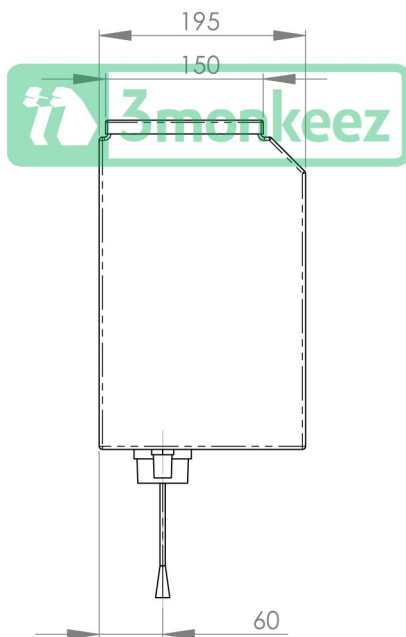

Top

Front

Side

Product Code:
AB-CIS-PC

This high quality pull chain cistern has a WELS approved 3 star rating and a reversible inlet valve.

Features and Benefits:

- Assembled with approved quality inlet and outlet valves
- Bottom entry or side entry on request
- Adjustable inlet and outlet valves
- Constructed from high quality 304 grade 1.2mm polished stainless steel
- Reversible inlet valve (either left or right hand)
- 3 star WELS approved
- 40mm outlet
- Suitable for use with URNW-1 to reduce the outlet to 25mm to suit flush pipe
- In stock and available for immediate delivery