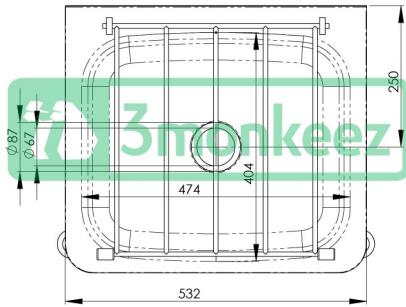

Top

Front

Back

Cross-section A-A

Product Code:

AB-CS-L

CS (cleaners sink only)

CSL (adjustable legs only)

- 31.2 litre capacity
- Constructed from 1mm 304 grade stainless steel
- Mirror polish finish
- 50mm splash back
- 50mm outlet
- Comes complete with hinged grate
- Available with stainless steel legs with adjustable feet
- In stock and available for immediate delivery