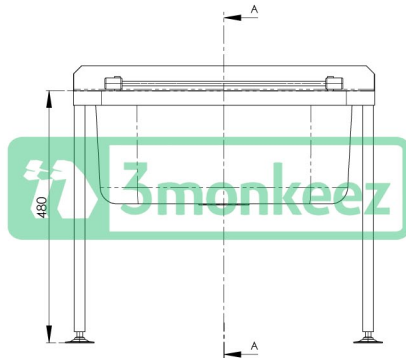

Top

Front

Back

Cross-section A-A

Product Code:

AB-CS-L

CS (cleaners sink only)

CSL (adjustable legs only)

The 3monkeeZ® cleaners sink consists of a large capacity tub with a hinged grate positioned over the sink. Available with stainless steel legs and is designed for commercial use.

Features and Benefits:

- 31.2 litre capacity
- Constructed from 1mm 304 grade stainless steel
- Mirror polish finish
- 50mm splash back
- 50mm outlet
- Comes complete with hinged grate
- Available with stainless steel legs with adjustable feet
- In stock and available for immediate delivery