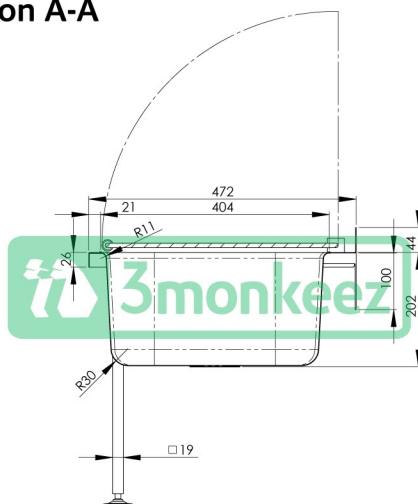

Top

Front

Back

Cross-section A-A

Product Code:

AB-CS-L

CS (cleaners sink only)

CSL (adjustable legs only)

The 3monkeeZ® cleaners sink consists of a large capacity tub with a hinged grate positioned over the sink. Available with stainless steel legs and is designed for commercial use.

Features and Benefits:

- 31.2 litre capacity
- Constructed from 1mm 304 grade stainless steel
- Mirror polish finish
- 50mm splash back
- 50mm outlet
- Comes complete with hinged grate
- Available with stainless steel legs with adjustable feet
- In stock and available for immediate delivery