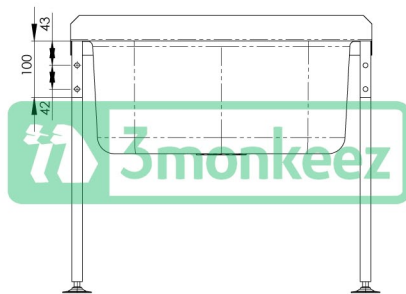

Top

Front

Back

Cross-section A-A

Product Code:

AB-CS-L

CS (cleaners sink only)

CSL (adjustable legs only)

The 3monkeeZ® cleaners sink consists of a large capacity tub with a hinged grate positioned over the sink. Available with stainless steel legs and is designed for commercial use.

Features and Benefits:

- 31.2 litre capacity
- Constructed from 1mm 304 grade stainless steel
- Mirror polish finish
- 50mm splash back
- 50mm outlet
- Comes complete with hinged grate
- Available with stainless steel legs with adjustable feet
- In stock and available for immediate delivery