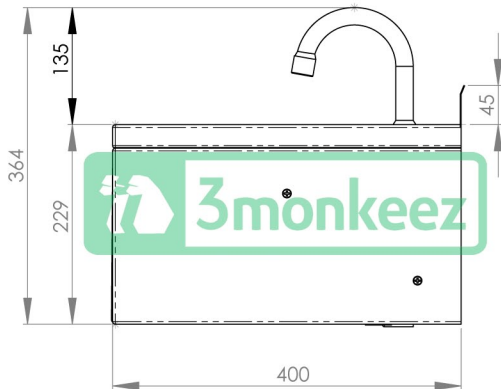

Top

Bottom

Front

Side

Product Code:

AB-KNEEHBT-1
(Complete with temp valve)

AB-KNEEHB-1
(Without temp valve)

This knee operated basin provides a hygienic solution to hand washing in areas such as commercial kitchens, hospitals and food processing areas. All models feature WELS approved plumbing hardware. Their one piece wall bracket system makes them easy to install.

Features and Benefits:

- 11.5 litre capacity
- Shroud – constructed from 1.2mm 304 grade stainless steel
- Basin – constructed from 1mm 304 grade stainless steel
- 50mm splash back
- 40mm outlet
- Pre plumbed with or without temp valve
- All models are fitted with WELS approved plumbing hardware
- In stock and available for immediate delivery