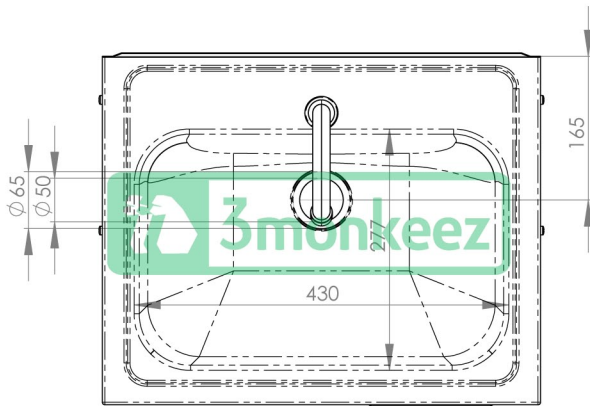

Top

Bottom

Front

Side

Product Code:

AB-KNEEHBT-1
(Complete with temp valve)

AB-KNEEHB-1
(Without temp valve)

This knee operated basin provides a hygienic solution to hand washing in areas such as commercial kitchens, hospitals and food processing areas. All models feature WELS approved plumbing hardware. Their one piece wall bracket system makes them easy to install.

Features and Benefits:

- 11.5 litre capacity
- Shroud – constructed from 1.2mm 304 grade stainless steel
- Basin – constructed from 1mm 304 grade stainless steel
- 50mm splash back
- 40mm outlet
- Pre plumbed with or without temp valve
- All models are fitted with WELS approved plumbing hardware
- In stock and available for immediate delivery