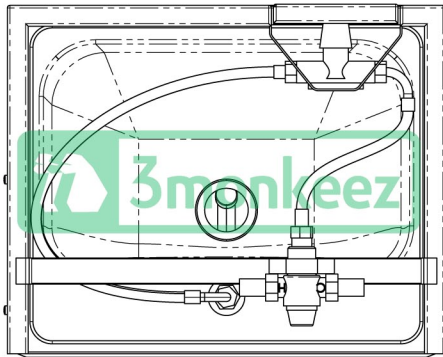

Top

Bottom

Front

Side

Product Code:

AB-KNEEHBT-1
(Complete with temp valve)

AB-KNEEHB-1
(Without temp valve)

This knee operated basin provides a hygienic solution to hand washing in areas such as commercial kitchens, hospitals and food processing areas. All models feature WELS approved plumbing hardware. Their one piece wall bracket system makes them easy to install.

Features and Benefits:

- 11.5 litre capacity
- Shroud – constructed from 1.2mm 304 grade stainless steel
- Basin – constructed from 1mm 304 grade stainless steel
- 50mm splash back
- 40mm outlet
- Pre plumbed with or without temp valve
- All models are fitted with WELS approved plumbing hardware
- In stock and available for immediate delivery