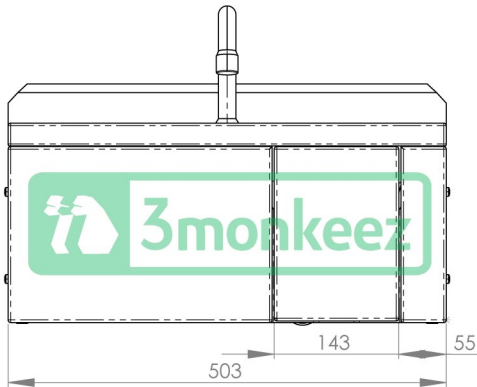

Top

Bottom

Front

Side

Product Code:

AB-KNEEHBT-1
(Complete with temp valve)

AB-KNEEHB-1
(Without temp valve)

This knee operated basin provides a hygienic solution to hand washing in areas such as commercial kitchens, hospitals and food processing areas. All models feature WELS approved plumbing hardware. Their one piece wall bracket system makes them easy to install.

Features and Benefits:

- 11.5 litre capacity
- Shroud – constructed from 1.2mm 304 grade stainless steel
- Basin – constructed from 1mm 304 grade stainless steel
- 50mm splash back
- 40mm outlet
- Pre plumbed with or without temp valve
- All models are fitted with WELS approved plumbing hardware
- In stock and available for immediate delivery