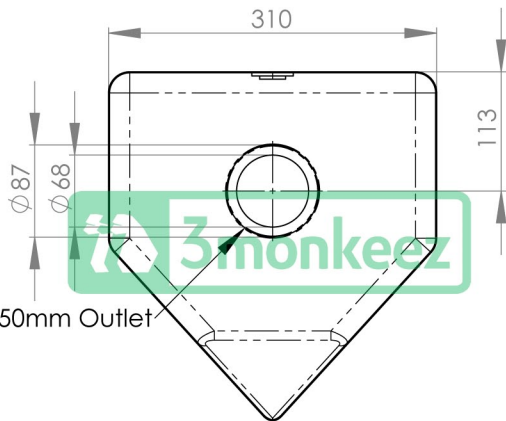

Top

Front

Side

Product Code:

AB-URN

This single stall urinette is perfect for temporary applications such as site sheds or mobile ablution amenities. It is very simple to install and features a top entry inlet.

Features and Benefits:

- Pre drilled fixing holes
- Constructed from 304 grade 1.2mm stainless steel
- 50mm outlet
- Complete with top entry spreader and domed grate
- Cross breaks to outlet
- 3 star WELS approved
- In stock and available for immediate delivery