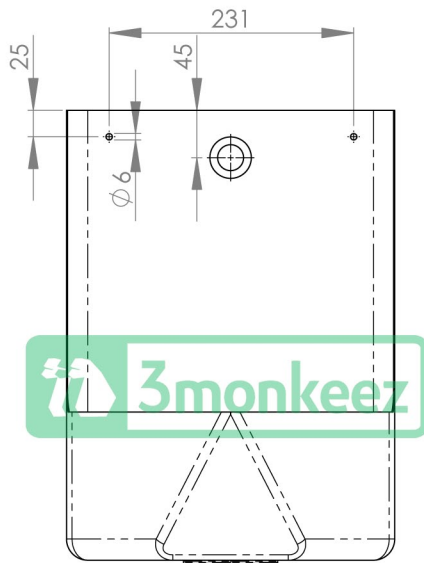

Top

Front

Side

Product Code:

AB-URN

This single stall urinette is perfect for temporary applications such as site sheds or mobile ablution amenities. It is very simple to install and features a top entry inlet.

Features and Benefits:

- Pre drilled fixing holes
- Constructed from 304 grade 1.2mm stainless steel
- 50mm outlet
- Complete with top entry spreader and domed grate
- Cross breaks to outlet
- 3 star WELS approved
- In stock and available for immediate delivery