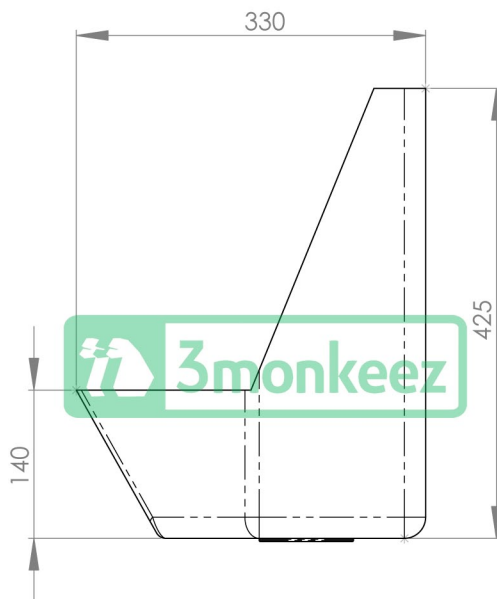

Top

Front

Side

Product Code:

AB-URN

This single stall urinette is perfect for temporary applications such as site sheds or mobile ablution amenities. It is very simple to install and features a top entry inlet.

Features and Benefits:

- Pre drilled fixing holes
- Constructed from 304 grade 1.2mm stainless steel
- 50mm outlet
- Complete with top entry spreader and domed grate
- Cross breaks to outlet
- 3 star WELS approved
- In stock and available for immediate delivery