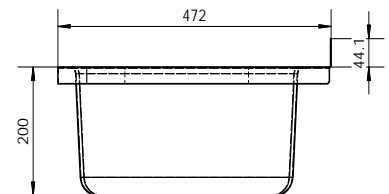

Features and Benefits

- •0.9mm 304 grade stainless steel
- •50mm splash back
- •Mirror polish
- •Wall brackets included OR
- •Legs with adjustable feet