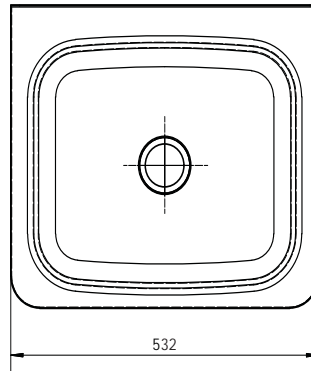

Features and Benefits

- •0.9mm 304 grade stainless steel
- •50mm splash back
- •Mirror polish
- •Wall brackets included OR
- •Legs with adjustable feet