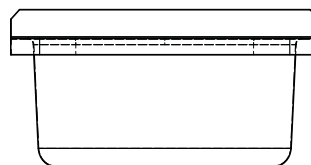

Features and Benefits

- •0.9mm 304 grade stainless steel
- •50mm splash back
- •Mirror polish
- •Wall brackets included OR
- •Legs with adjustable feet