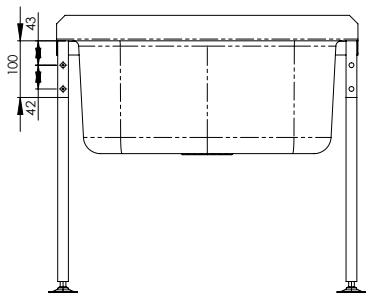

Top

Front

Back

Cross-section A-A

Product Code:

AB-CS-L

CS (cleaners sink only)

CSL (adjustable legs only)

The 3monkeez® cleaners sink consists of a large capacity tub with a hinged grate positioned over the sink. Available with stainless steel legs and is designed for commercial use.

Features and Benefits:

- 31.2 litre capacity
- Constructed from 1mm 304 grade stainless steel
- Mirror polish finish
- 50mm splash back
- 50mm outlet
- Comes complete with hinged grate
- Available with stainless steel legs with adjustable feet
- In stock and available for immediate delivery