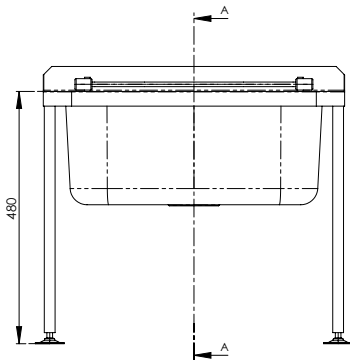

Top

Front

Back

Cross-section A-A

Product Code:

AB-CS-L

CS (cleaners sink only)

CSL (adjustable legs only)

- 31.2 litre capacity
- Constructed from 1mm 304 grade stainless steel
- Mirror polish finish
- 50mm splash back
- 50mm outlet
- Comes complete with hinged grate
- Available with stainless steel legs with adjustable feet
- In stock and available for immediate delivery