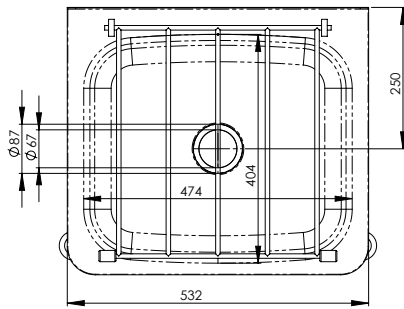

Top

Front

Back

Cross-section A-A

Product Code:

AB-CS-L

CS (cleaners sink only)

CSL (adjustable legs only)

- 31.2 litre capacity
- Constructed from 1mm 304 grade stainless steel
- Mirror polish finish
- 50mm splash back
- 50mm outlet
- Comes complete with hinged grate
- Available with stainless steel legs with adjustable feet
- In stock and available for immediate delivery