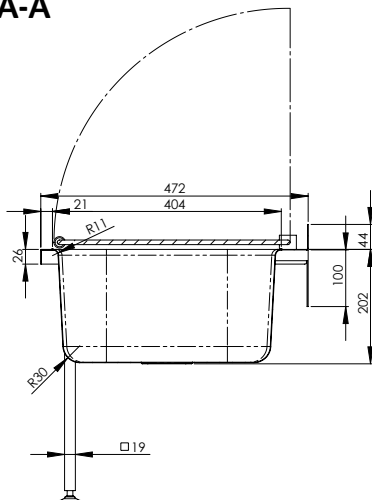

Top

Front

Back

Cross-section A-A

Product Code:

AB-CS-L

CS (cleaners sink only)

CSL (adjustable legs only)

- 31.2 litre capacity
- Constructed from 1mm 304 grade stainless steel
- Mirror polish finish
- 50mm splash back
- 50mm outlet
- Comes complete with hinged grate
- Available with stainless steel legs with adjustable feet
- In stock and available for immediate delivery