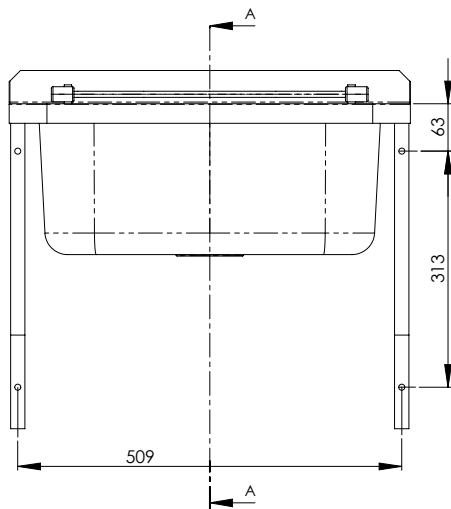

Top

Front

Cross-section A-A

Product Code:

**AB-CS-B**

**CS (cleaners sink only)**

**CSB (wall brackets only)**

The 3monkeez® cleaners sink consists of a large capacity tub with a hinged grate positioned over the sink. Available with stainless steel wall brackets and is designed for commercial use.

**Features and Benefits:**

- 31.2 litre capacity
- Constructed from 1mm 304 grade stainless steel
- Mirror polish finish
- 50mm splash back
- 50mm outlet
- Comes complete with hinged grate
- Available with stainless steel wall brackets
- In stock and available for immediate delivery