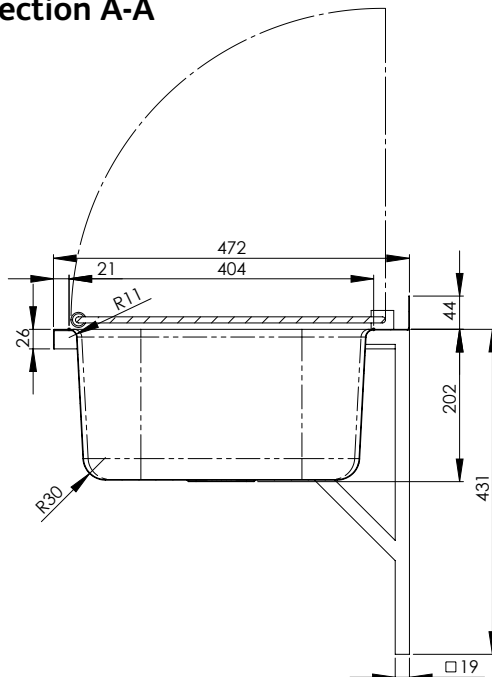

Top

Front

Cross-section A-A

Product Code:

**AB-CS-B**

**CS (cleaners sink only)**

**CSB (wall brackets only)**

The 3monkeez® cleaners sink consists of a large capacity tub with a hinged grate positioned over the sink. Available with stainless steel wall brackets and is designed for commercial use.

**Features and Benefits:**

- 31.2 litre capacity
- Constructed from 1mm 304 grade stainless steel
- Mirror polish finish
- 50mm splash back
- 50mm outlet
- Comes complete with hinged grate
- Available with stainless steel wall brackets
- In stock and available for immediate delivery