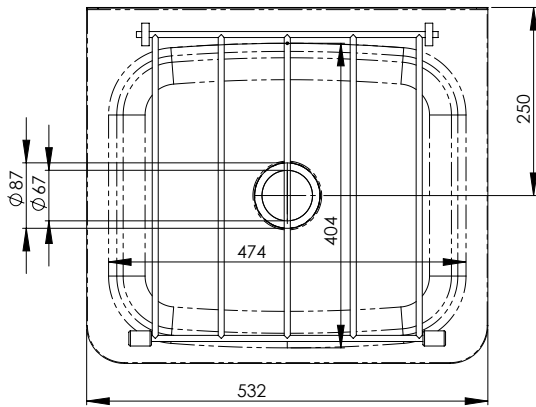

Top

Front

Cross-section A-A

Product Code:

**AB-CS-B**

**CS (cleaners sink only)**

**CSB (wall brackets only)**

The 3monkeez® cleaners sink consists of a large capacity tub with a hinged grate positioned over the sink. Available with stainless steel wall brackets and is designed for commercial use.

**Features and Benefits:**

- 31.2 litre capacity
- Constructed from 1mm 304 grade stainless steel
- Mirror polish finish
- 50mm splash back
- 50mm outlet
- Comes complete with hinged grate
- Available with stainless steel wall brackets
- In stock and available for immediate delivery