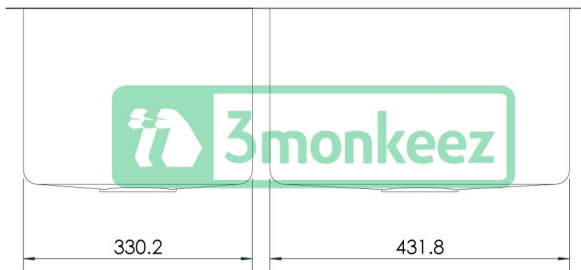

Top

Front

Side

Product Code:

DHMU -175 - 838

The 3monkeeZ® range of domestic top or under mount sinks gives you the strength and durability of a commercial sink with a high quality finish that will complement any kitchen.

Features and Benefits:

- 90mm outlet including basket waste
- Radius corners for ease of cleaning
- Undercoated and sound pads to reduce noise
- Mounting clips
- Satin polish finish
- Constructed from 1.2mm 304 grade stainless steel
- Complete with cut out template

Unit 6, 24 Wellington Street, Riverstone NSW 2765
Tel: 02 9627 6111 Fax: 02 9627 3111
sales@3monkeeZ.com.au
www.3monkeeZ.com.au

Details accurate at time of print. It is possible that some details may change without notice. Whilst all care has been taken in compiling this information, designs & dimensions shown are indicative only and should not be relied upon without prior approval.

another great idea.