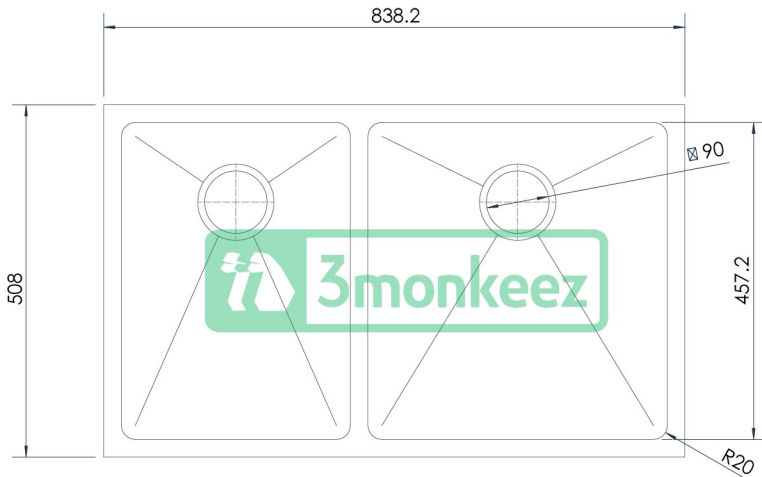

Top

Front

Side

Product Code:

DHMU -175 - 838

The 3monkeeZ® range of domestic top or under mount sinks gives you the strength and durability of a commercial sink with a high quality finish that will complement any kitchen.

Features and Benefits:

- 90mm outlet including basket waste
- Radius corners for ease of cleaning
- Undercoated and sound pads to reduce noise
- Mounting clips
- Satin polish finish
- Constructed from 1.2mm 304 grade stainless steel
- Complete with cut out template

Unit 6, 24 Wellington Street, Riverstone NSW 2765
Tel: 02 9627 6111 Fax: 02 9627 3111
sales@3monkeeZ.com.au
www.3monkeeZ.com.au

Details accurate at time of print. It is possible that some details may change without notice. Whilst all care has been taken in compiling this information, designs & dimensions shown are indicative only and should not be relied upon without prior approval.

another great idea.