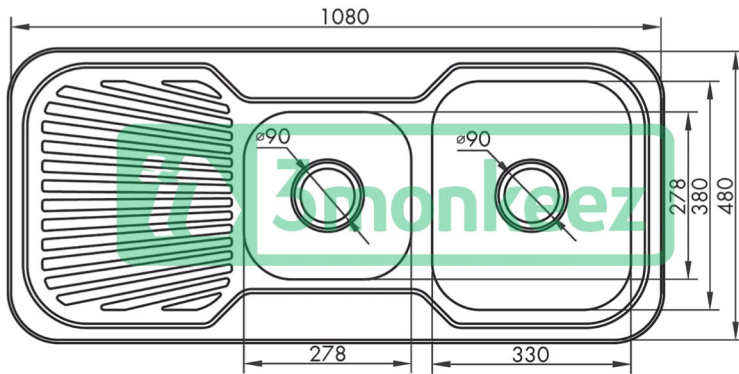

Top

Product Code:

DT-175-1080

The 3monkeez® range of domestic top mount sinks are fully reversible, while their European styling and high quality finish will prove a great feature in any kitchen.

Features and Benefits:

- 90mm outlet including basket waste
- Bowls will suit either left or right installation
- Undercoat and sound pads to reduce noise
- Mounting Clips
- Mirror polish finish
- Constructed from 314 grade stainless steel
- Tap holes on request
- Complete with cut out template