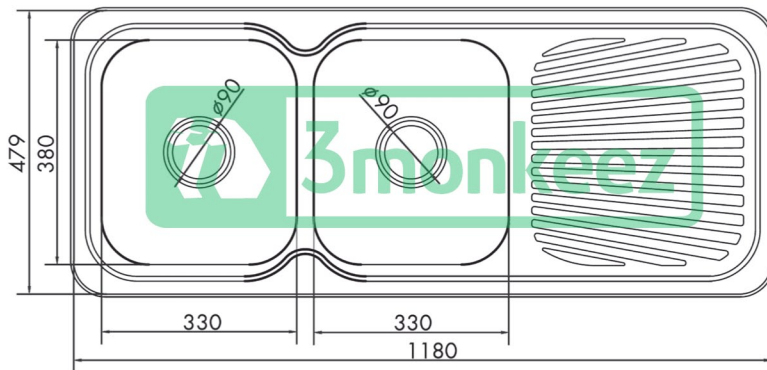

Top

Front

Side

Product Code:

**DT-2-1177**

The 3monkeez® range of domestic top mount sinks are fully reversible, while their European styling and high quality finish will prove a great feature in any kitchen.

**Features and Benefits:**

- 90mm outlet including basket waste
- Bowls will suit either left or right installation
- Undercoat and sound pads to reduce noise
- Mounting Clips
- Mirror polish finish
- Constructed from 314 grade stainless steel
- Tap holes on request
- Complete with cut out template