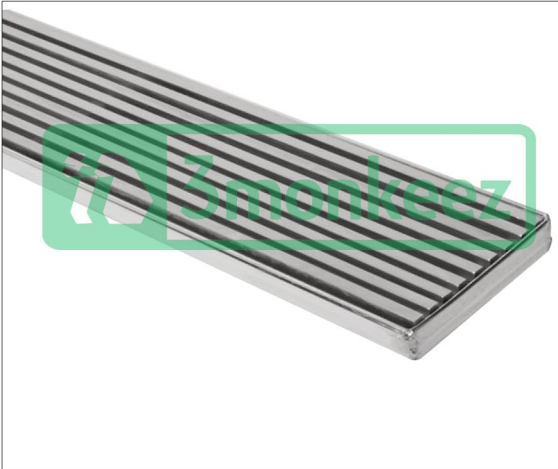

SQUARE BAR**NON SLIP 10x10 SQUARE BAR****WEDGE WIRE****Square Bar**

- Modern lineal design
- Robust
- Designed for domestic and commercial applications
- Manufactured to required length and width using a choice of either 304 or 316 grade stainless steel
- Light duty to heavy
- Grate manufactured from 6mm or 10mm stainless steel square bar

Non Slip 10x10 Square Bar

- Available in safety yellow, blue, red, green and grey. Glow in the dark also available
- Available in 100mm, 150mm, 200mm, 250mm widths
- Manufactured to required length using a choice of either 304 or 316 grade stainless steel
- Highest achievable non slip rating as tested by the CSIRO to AS/NZS 4586:2004
- Complies to AS/NZS 4020-2001 for use in contact with potable water

Wedge Wire

- Unique self-cleaning design
- Manufactured to required length and width using 304 grade stainless steel
- Aesthetically pleasing design
- Loading as required
- Three profiles available

Unit 6, 24 Wellington Street, Riverstone NSW 2765
 Tel: 02 9627 6111 Fax: 02 9627 3111
 sales@3monkeez.com.au
 www.3monkeez.com.au