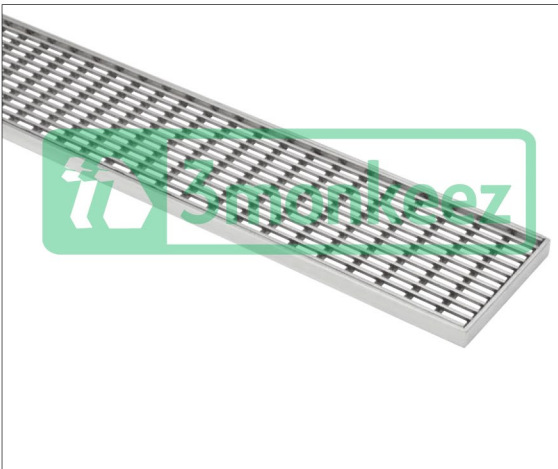

SQUARE BAR**NON SLIP 10x10 SQUARE BAR****WEDGE WIRE****Square Bar**

- Modern lineal design
- Robust
- Designed for domestic and commercial applications
- Manufactured to required length and width using a choice of either 304 or 316 grade stainless steel
- Light duty to heavy
- Grate manufactured from 6mm or 10mm stainless steel square bar

Non Slip 10x10 Square Bar

- Available in safety yellow, blue, red, green and grey. Glow in the dark also available
- Available in 100mm, 150mm, 200mm, 250mm widths
- Manufactured to required length using a choice of either 304 or 316 grade stainless steel
- Highest achievable non slip rating as tested by the CSIRO to AS/NZS 4586:2004
- Complies to AS/NZS 4020-2001 for use in contact with potable water

Wedge Wire

- Unique self-cleaning design
- Manufactured to required length and width using 304 grade stainless steel
- Aesthetically pleasing design
- Loading as required
- Three profiles available

Unit 6, 24 Wellington Street, Riverstone NSW 2765
 Tel: 02 9627 6111 Fax: 02 9627 3111
 sales@3monkeez.com.au
 www.3monkeez.com.au