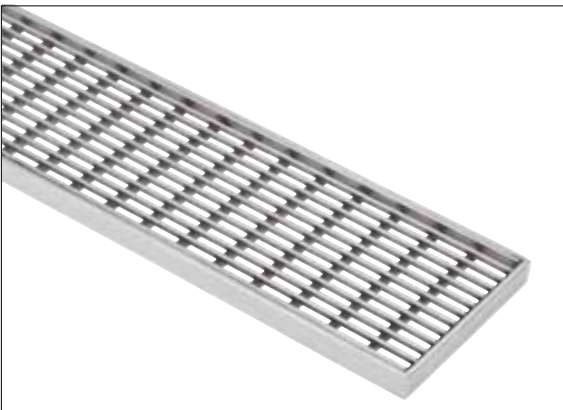

SQUARE BAR

WEDGE WIRE

Square Bar

- Modern lineal design
- Robust
- Designed for domestic and commercial applications
- Manufactured to required length and width using a choice of either 304 or 316 grade stainless steel
- Light duty to heavy
- Choice of non-slip
- Grate manufactured from 6mm or 10mm stainless steel square bar

Wedge Wire

- Unique self-cleaning design
- Manufactured to required length and width using 304 grade stainless steel
- Aesthetically pleasing design
- Loading as required
- Three profiles available