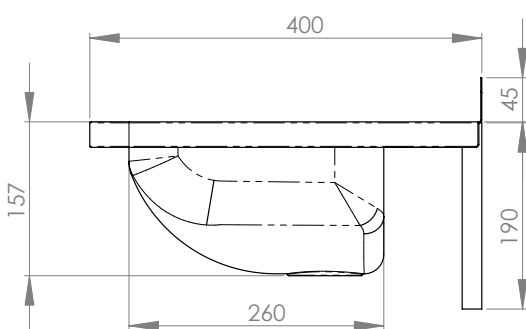

Top

Front

Side

Product Code:

HB

HBB (Hand basin wall brackets)

Brackets sold separately

This robust and economical wall mounted hand basin is extremely versatile, ideal for use in schools, public amenities, sporting clubs and factory units. It is mounted on heavy duty wall brackets and is available in 1, 2 and 3 tap hole configurations.

Features and Benefits:

- 11.5 litre capacity
- Constructed from 1mm 304 grade stainless steel
- Radius fascia for safety
- Wall mounted
- 50mm splash back
- 40mm outlet
- Mirror polish finish
- Available in 1, 2 and 3 tap hole configurations
- In stock and available for immediate delivery