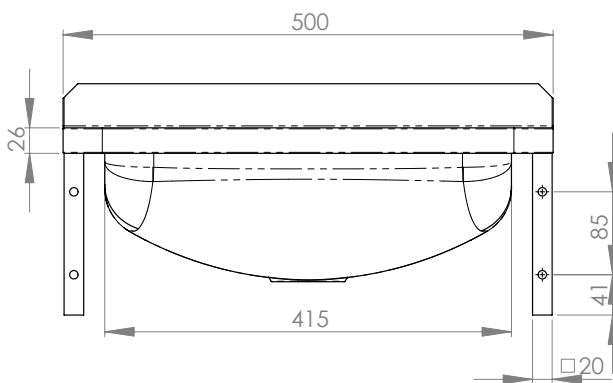

Top

Front

Side

Product Code:

HB

HBB (Hand basin wall brackets)

Brackets sold separately

This robust and economical wall mounted hand basin is extremely versatile, ideal for use in schools, public amenities, sporting clubs and factory units. It is mounted on heavy duty wall brackets and is available in 1, 2 and 3 tap hole configurations.

Features and Benefits:

- 11.5 litre capacity
- Constructed from 1mm 304 grade stainless steel
- Radius fascia for safety
- Wall mounted
- 50mm splash back
- 40mm outlet
- Mirror polish finish
- Available in 1, 2 and 3 tap hole configurations
- In stock and available for immediate delivery