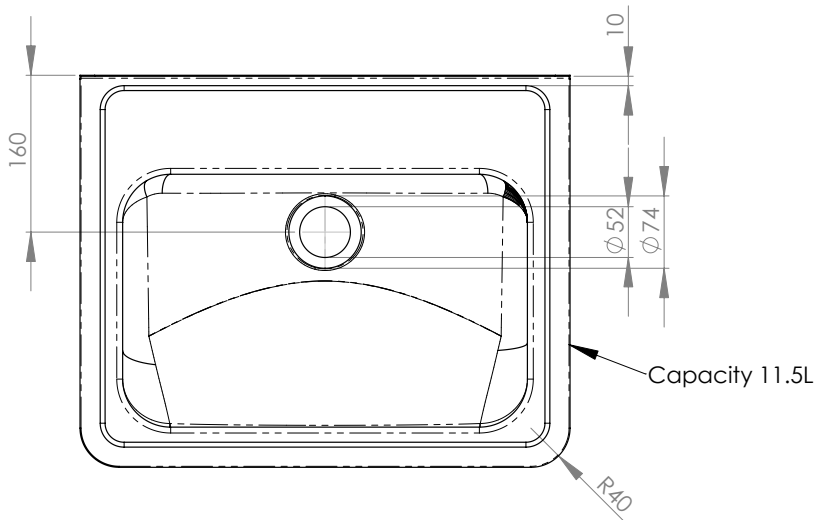

Top

Front

Side

Product Code:

HB

HBB (Hand basin wall brackets)

Brackets sold separately

This robust and economical wall mounted hand basin is extremely versatile, ideal for use in schools, public amenities, sporting clubs and factory units. It is mounted on heavy duty wall brackets and is available in 1, 2 and 3 tap hole configurations.

Features and Benefits:

- 11.5 litre capacity
- Constructed from 1mm 304 grade stainless steel
- Radius fascia for safety
- Wall mounted
- 50mm splash back
- 40mm outlet
- Mirror polish finish
- Available in 1, 2 and 3 tap hole configurations
- In stock and available for immediate delivery