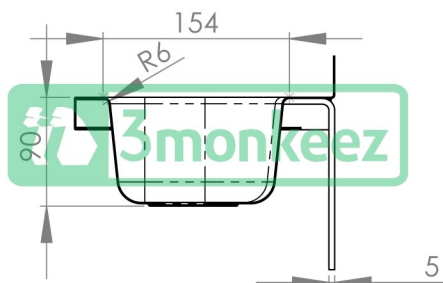

Top

Front

Cross-section A-A

Product Code:

HBC

This wall mounted basin has a slimline space saving design and features a mirror polish finish. Comes complete with wall brackets.

Features and Benefits:

- 3.1 litre capacity
- Constructed from 1mm 304 grade stainless steel
- Radius fascia for safety
- 40mm splash back
- 40mm outlet
- Comes complete with wall brackets
- Left or right tap hole on request
- In stock and available for immediate delivery