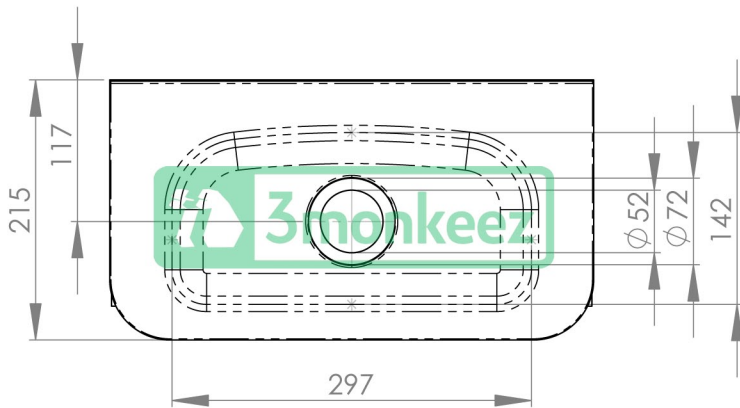

Top

Front

Cross-section A-A

Product Code:

HBC

This wall mounted basin has a slimline space saving design and features a mirror polish finish. Comes complete with wall brackets.

Features and Benefits:

- 3.1 litre capacity
- Constructed from 1mm 304 grade stainless steel
- Radius fascia for safety
- 40mm splash back
- 40mm outlet
- Comes complete with wall brackets
- Left or right tap hole on request
- In stock and available for immediate delivery