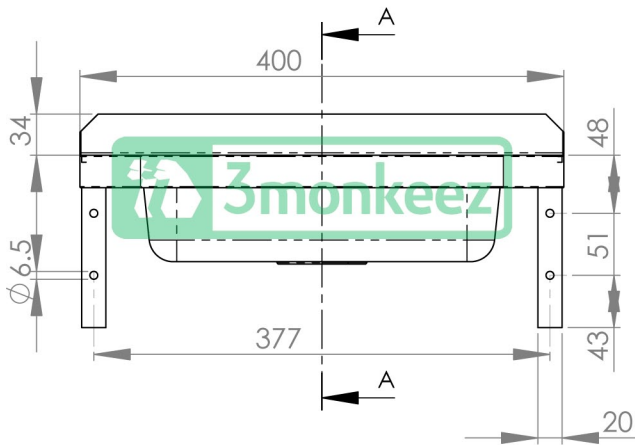

Top

Front

Cross-section A-A

Product Code:

HBC

This wall mounted basin has a slimline space saving design and features a mirror polish finish. Comes complete with wall brackets.

Features and Benefits:

- 3.1 litre capacity
- Constructed from 1mm 304 grade stainless steel
- Radius fascia for safety
- 40mm splash back
- 40mm outlet
- Comes complete with wall brackets
- Left or right tap hole on request
- In stock and available for immediate delivery