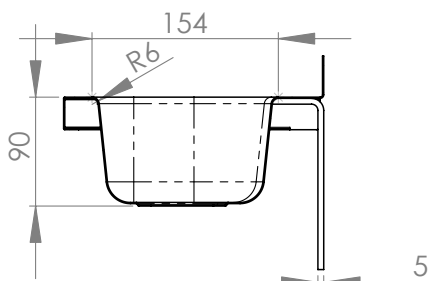

Top

Front

Cross-section A-A

Product Code:

**HBC**

This wall mounted basin has a slimline space saving design and features a mirror polish finish. Comes complete with wall brackets.

**Features and Benefits:**

- 3.1 litre capacity
- Constructed from 1mm 304 grade stainless steel
- Radius fascia for safety
- 40mm splash back
- 40mm outlet
- Comes complete with wall brackets
- Left or right tap hole on request
- In stock and available for immediate delivery