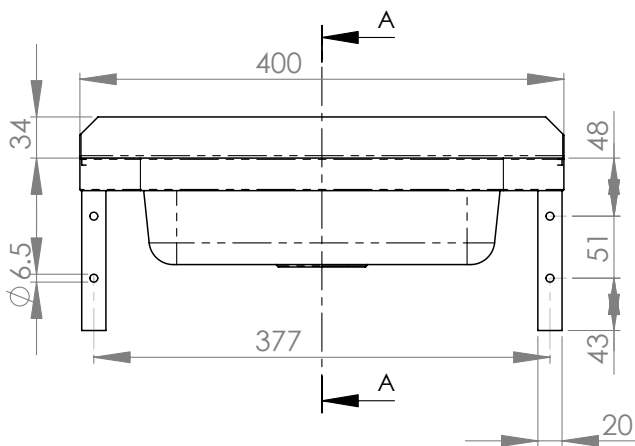

Top

Front

Cross-section A-A

Product Code:

**HBC**

This wall mounted basin has a slimline space saving design and features a mirror polish finish. Comes complete with wall brackets.

**Features and Benefits:**

- 3.1 litre capacity
- Constructed from 1mm 304 grade stainless steel
- Radius fascia for safety
- 40mm splash back
- 40mm outlet
- Comes complete with wall brackets
- Left or right tap hole on request
- In stock and available for immediate delivery