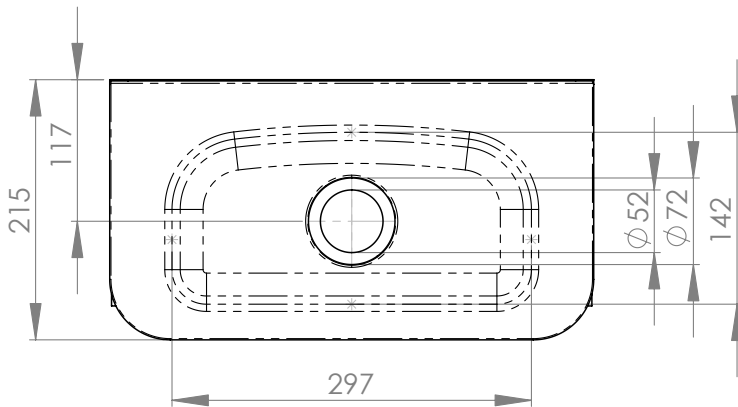

Top

Front

Cross-section A-A

Product Code:

**HBC**

This wall mounted basin has a slimline space saving design and features a mirror polish finish. Comes complete with wall brackets.

**Features and Benefits:**

- 3.1 litre capacity
- Constructed from 1mm 304 grade stainless steel
- Radius fascia for safety
- 40mm splash back
- 40mm outlet
- Comes complete with wall brackets
- Left or right tap hole on request
- In stock and available for immediate delivery