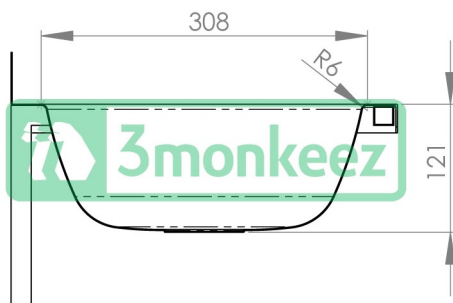

Top

Front

Cross-section A-A

Product Code:

HBCR

This wall mounted corner round hand basin features a mirror polish finish and is easily installed. It comes complete with wall brackets and a unique space saving design.

Features and Benefits:

- 6.3 litre capacity
- Constructed from 1mm 304 grade stainless steel
- 300mm bowl diameter
- 50mm splash back
- 40mm outlet
- Comes complete with wall brackets
- Left, right or centre tap hole on request
- In stock and available for immediate delivery