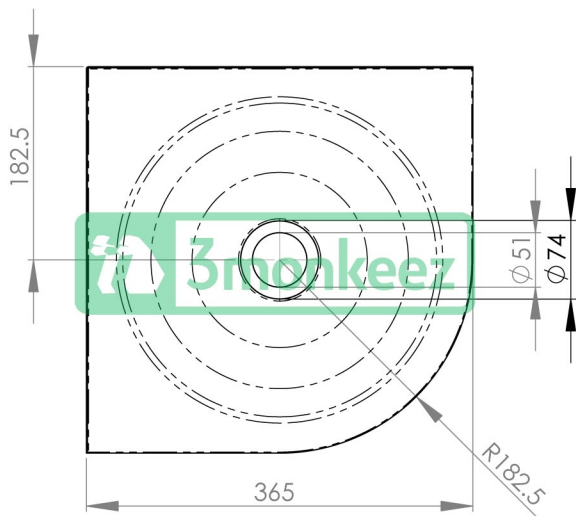

Top

Front

Cross-section A-A

Product Code:

HBCR

This wall mounted corner round hand basin features a mirror polish finish and is easily installed. It comes complete with wall brackets and a unique space saving design.

Features and Benefits:

- 6.3 litre capacity
- Constructed from 1mm 304 grade stainless steel
- 300mm bowl diameter
- 50mm splash back
- 40mm outlet
- Comes complete with wall brackets
- Left, right or centre tap hole on request
- In stock and available for immediate delivery