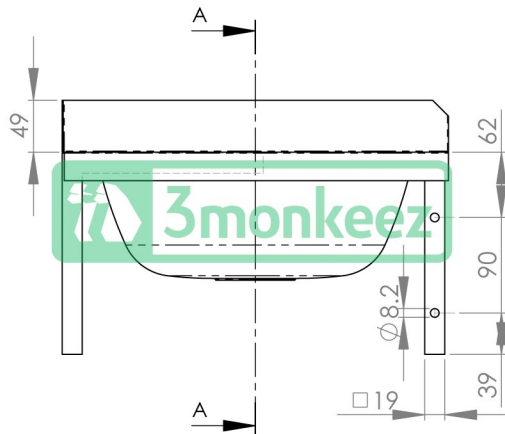

Top

Front

Cross-section A-A

Product Code:

HBCR

This wall mounted corner round hand basin features a mirror polish finish and is easily installed. It comes complete with wall brackets and a unique space saving design.

Features and Benefits:

- 6.3 litre capacity
- Constructed from 1mm 304 grade stainless steel
- 300mm bowl diameter
- 50mm splash back
- 40mm outlet
- Comes complete with wall brackets
- Left, right or centre tap hole on request
- In stock and available for immediate delivery