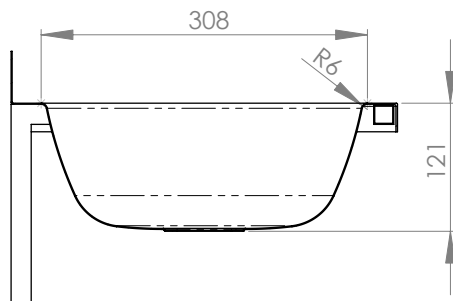

Top

Front

Cross-section A-A

Product Code:

HBCR

This wall mounted corner round hand basin features a mirror polish finish and is easily installed. It comes complete with wall brackets and a unique space saving design.

Features and Benefits:

- 6.3 litre capacity
- Constructed from 1mm 304 grade stainless steel
- 300mm bowl diameter
- 50mm splash back
- 40mm outlet
- Comes complete with wall brackets
- Left, right or centre tap hole on request
- In stock and available for immediate delivery