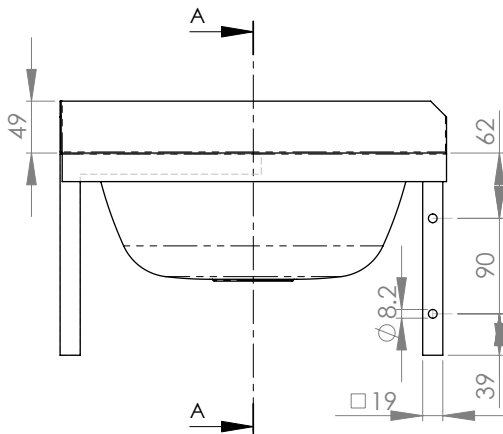

Top

Front

Cross-section A-A

Product Code:

HBCR

This wall mounted corner round hand basin features a mirror polish finish and is easily installed. It comes complete with wall brackets and a unique space saving design.

Features and Benefits:

- 6.3 litre capacity
- Constructed from 1mm 304 grade stainless steel
- 300mm bowl diameter
- 50mm splash back
- 40mm outlet
- Comes complete with wall brackets
- Left, right or centre tap hole on request
- In stock and available for immediate delivery