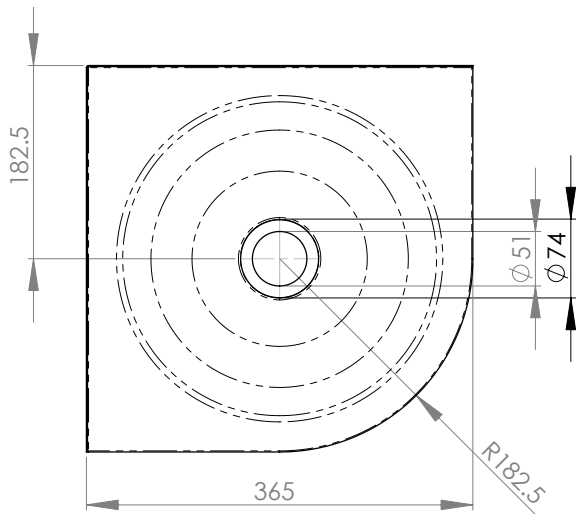

Top

Front

Cross-section A-A

Product Code:

HBCR

This wall mounted corner round hand basin features a mirror polish finish and is easily installed. It comes complete with wall brackets and a unique space saving design.

Features and Benefits:

- 6.3 litre capacity
- Constructed from 1mm 304 grade stainless steel
- 300mm bowl diameter
- 50mm splash back
- 40mm outlet
- Comes complete with wall brackets
- Left, right or centre tap hole on request
- In stock and available for immediate delivery