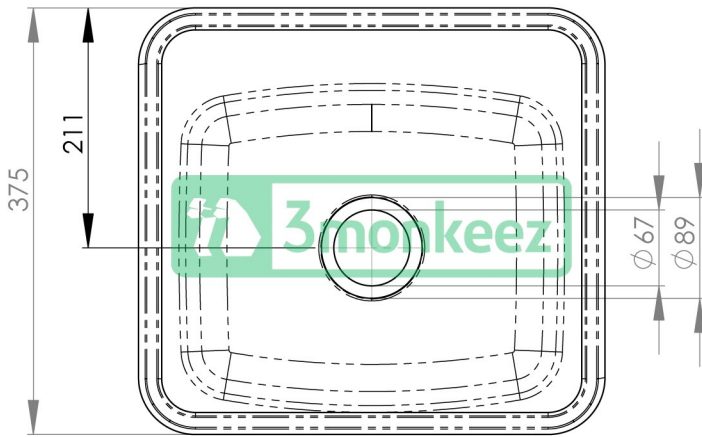

Top

Front

Side

Product Code:

**HBF**

This versatile sink can be fitted into most bench tops and comes complete with fixing clips and seal.

**Features and Benefits:**

- 11.1 litre capacity
- Constructed from 0.9mm 304 grade stainless steel
- Standard 50mm centre waste
- Satin polish
- Comes complete with fixing clips and seal
- Tap holes on request
- In stock and available for immediate delivery