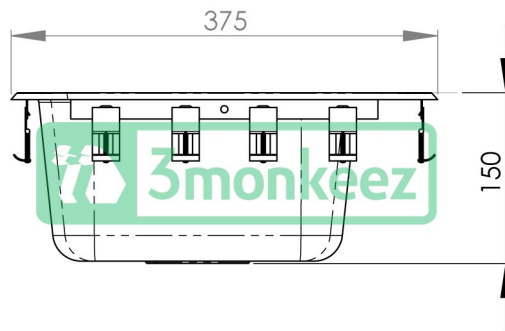

Top

Front

Side

Product Code:

**HBF**

This versatile sink can be fitted into most bench tops and comes complete with fixing clips and seal.

**Features and Benefits:**

- 11.1 litre capacity
- Constructed from 0.9mm 304 grade stainless steel
- Standard 50mm centre waste
- Satin polish
- Comes complete with fixing clips and seal
- Tap holes on request
- In stock and available for immediate delivery