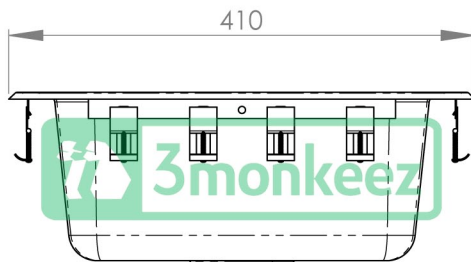

Top

Front

Side

Product Code:

**HBF**

This versatile sink can be fitted into most bench tops and comes complete with fixing clips and seal.

**Features and Benefits:**

- 11.1 litre capacity
- Constructed from 0.9mm 304 grade stainless steel
- Standard 50mm centre waste
- Satin polish
- Comes complete with fixing clips and seal
- Tap holes on request
- In stock and available for immediate delivery