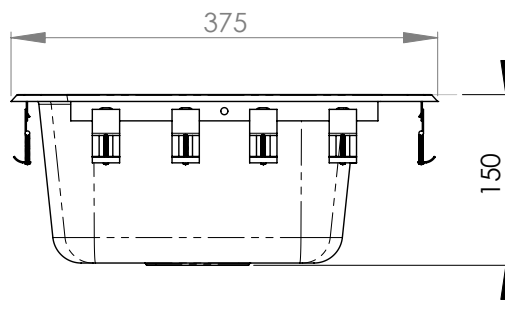

Top

Front

Side

Product Code:

**HBF**

This versatile sink can be fitted into most bench tops and comes complete with fixing clips and seal.

**Features and Benefits:**

- 11.1 litre capacity
- Constructed from 0.9mm 304 grade stainless steel
- Standard 50mm centre waste
- Satin polish
- Comes complete with fixing clips and seal
- Tap holes on request
- In stock and available for immediate delivery