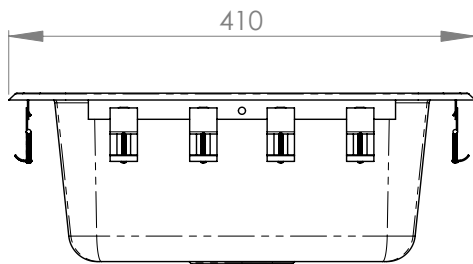

Top

Front

Side

Product Code:

**HBF**

This versatile sink can be fitted into most bench tops and comes complete with fixing clips and seal.

**Features and Benefits:**

- 11.1 litre capacity
- Constructed from 0.9mm 304 grade stainless steel
- Standard 50mm centre waste
- Satin polish
- Comes complete with fixing clips and seal
- Tap holes on request
- In stock and available for immediate delivery