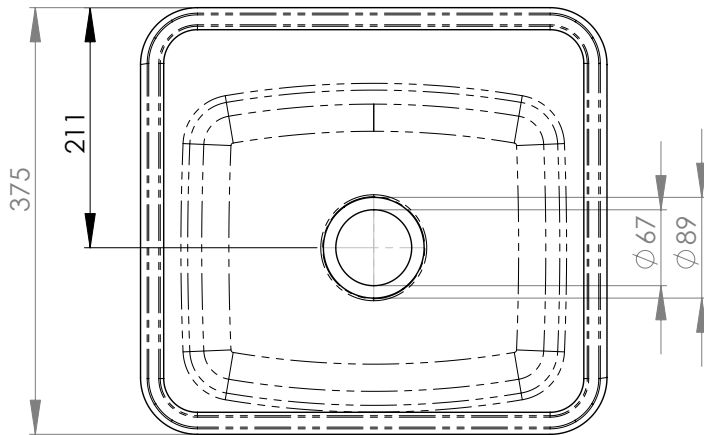

Top

Front

Side

Product Code:

**HBF**

This versatile sink can be fitted into most bench tops and comes complete with fixing clips and seal.

**Features and Benefits:**

- 11.1 litre capacity
- Constructed from 0.9mm 304 grade stainless steel
- Standard 50mm centre waste
- Satin polish
- Comes complete with fixing clips and seal
- Tap holes on request
- In stock and available for immediate delivery