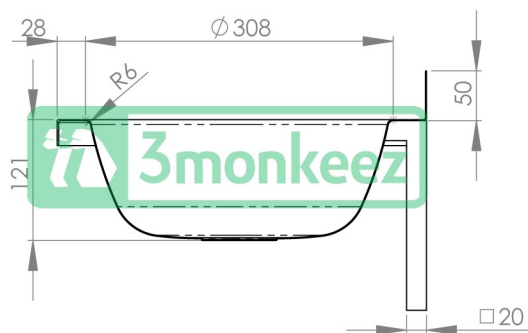

Top

Front

Cross-section A-A

Product Code:

**HBR**

This wall mounted round hand basin features a mirror polish finish and is easily installed in a variety of applications. Comes complete with wall brackets.

**Features and Benefits:**

- 6.3 litre capacity
- Constructed from 1mm 304 grade stainless steel
- 300mm bowl diameter
- 50mm splash back
- 40mm outlet
- Comes complete with wall brackets
- Left or right tap holes only on request
- In stock and available for immediate delivery