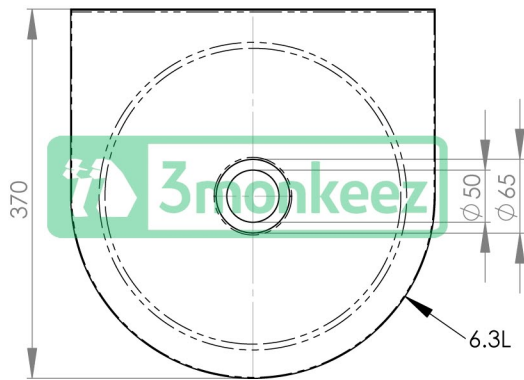

Top

Front

Cross-section A-A

Product Code:

**HBR**

This wall mounted round hand basin features a mirror polish finish and is easily installed in a variety of applications. Comes complete with wall brackets.

**Features and Benefits:**

- 6.3 litre capacity
- Constructed from 1mm 304 grade stainless steel
- 300mm bowl diameter
- 50mm splash back
- 40mm outlet
- Comes complete with wall brackets
- Left or right tap holes only on request
- In stock and available for immediate delivery