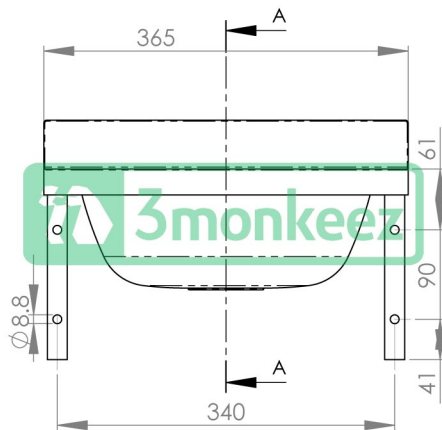

Top

Front

Cross-section A-A

Product Code:

**HBR**

This wall mounted round hand basin features a mirror polish finish and is easily installed in a variety of applications. Comes complete with wall brackets.

**Features and Benefits:**

- 6.3 litre capacity
- Constructed from 1mm 304 grade stainless steel
- 300mm bowl diameter
- 50mm splash back
- 40mm outlet
- Comes complete with wall brackets
- Left or right tap holes only on request
- In stock and available for immediate delivery