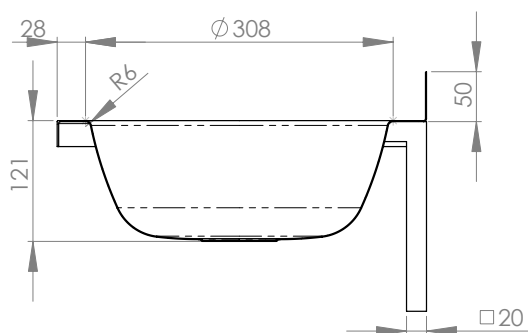

Top

Front

Cross-section A-A

Product Code:

HBR

This wall mounted round hand basin features a mirror polish finish and is easily installed in a variety of applications. Comes complete with wall brackets.

Features and Benefits:

- 6.3 litre capacity
- Constructed from 1mm 304 grade stainless steel
- 300mm bowl diameter
- 50mm splash back
- 40mm outlet
- Comes complete with wall brackets
- Left or right tap holes only on request
- In stock and available for immediate delivery