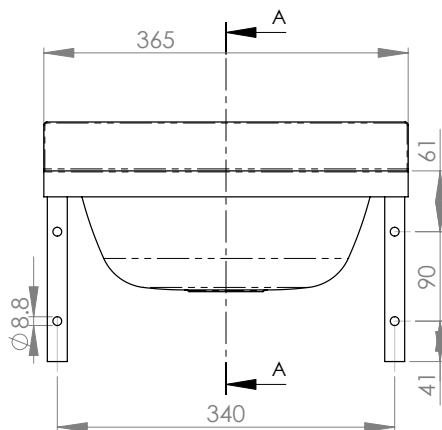

Top

Front

Cross-section A-A

Product Code:

HBR

This wall mounted round hand basin features a mirror polish finish and is easily installed in a variety of applications. Comes complete with wall brackets.

Features and Benefits:

- 6.3 litre capacity
- Constructed from 1mm 304 grade stainless steel
- 300mm bowl diameter
- 50mm splash back
- 40mm outlet
- Comes complete with wall brackets
- Left or right tap holes only on request
- In stock and available for immediate delivery