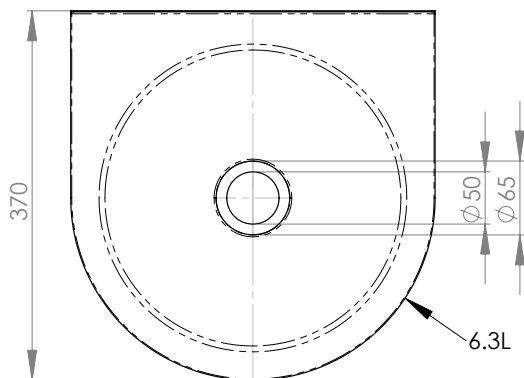

Top

Front

Cross-section A-A

Product Code:

HBR

This wall mounted round hand basin features a mirror polish finish and is easily installed in a variety of applications. Comes complete with wall brackets.

Features and Benefits:

- 6.3 litre capacity
- Constructed from 1mm 304 grade stainless steel
- 300mm bowl diameter
- 50mm splash back
- 40mm outlet
- Comes complete with wall brackets
- Left or right tap holes only on request
- In stock and available for immediate delivery